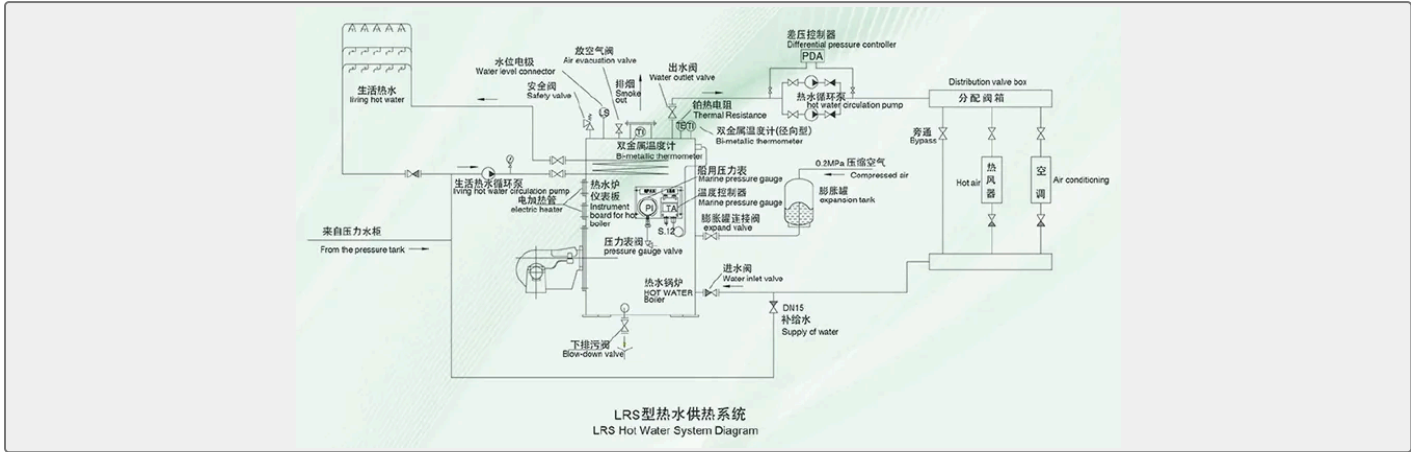

CONTENTS	■ Product Description:	■ Characteristic:
	■ Technical data:	

Product Description:

LRS Marine Oil-Fired Hot Water Bolier

Characteristic:

Vertical type

Convection heating surface is of pin tube structure