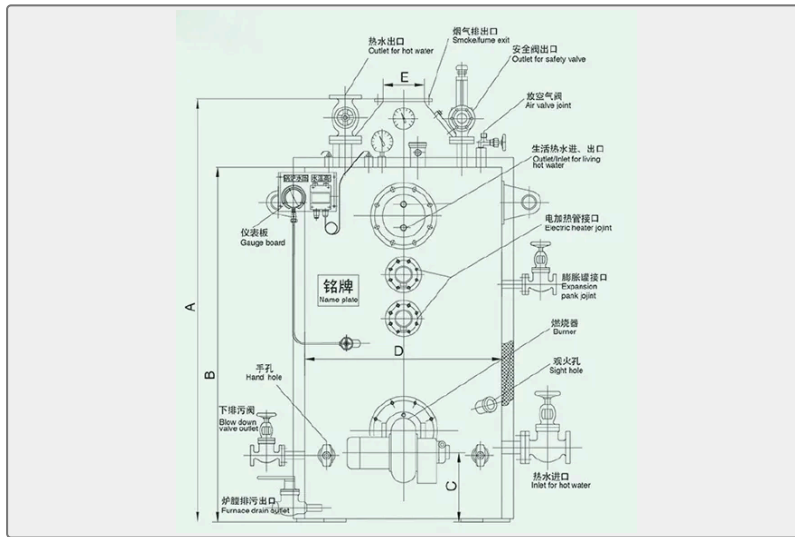

We can supply according to your requirement, drawings, class certificate needs, and delivery schedule.

Technical Specifications			
Category	Marine Boiler	Model / SKU	LRS-Marine-Oil-Fired-Hot-Water-Boiler
Standard	EN	Weight / Size	Modle Rated Heat Supply Capacity KW (30x10Kcal) Working Pressure (Mpa) Dimension(mm) A B C D E LRS150-0.5 20 0.5 2400 2100 420 Φ1050 DN150 LRS210-0.5 30 2580 2230 470 Φ1250 DN200 LRS250-0.5 36 2600 2300 470 Φ1250 DN200 LRS350-0.5 55 2740 2390 520 Φ1400 DN250 LRS700-0.5 80 3560 3160 600 Φ1450 DN300
Surface	Vertical type Convection heating surface is of pin tube structure Compact construction and higher heat exchange efficiency Applicable for heating for marine fuel, chemicals and living Technical data:	Certificate	CCS, GL, LR, BV, DNV, ABS, NK, KR, RMRS, RINA
Warranty	12 Months unless specified otherwise	Origin	China

CONTENTS	■ Product Description:	■ Characteristic:
	■ Technical data:	

Product Description:

LRS Marine Oil-Fired Hot Water Bolier

Characteristic:

Vertical type

Convection heating surface is of pin tube structure

Compact construction and higher heat exchange efficiency

Applicable for heating for marine fuel, chemicals and living

Technical data:

Modle	Rated Heat Supply Capacity KW (30x10Kcal)	Working Pressure (Mpa)	Dimension(mm)				
			A	B	C	D	E
LRS150-0.5	20	0.5	2400	2100	420	Φ1050	DN150
LRS210-0.5	30		2580	2230	470	Φ1250	DN200
LRS250-0.5	36		2600	2300	470	Φ1250	DN200
LRS350-0.5	55		2740	2390	520	Φ1400	DN250
LRS700-0.5	80		3560	3160	600	Φ1450	DN300