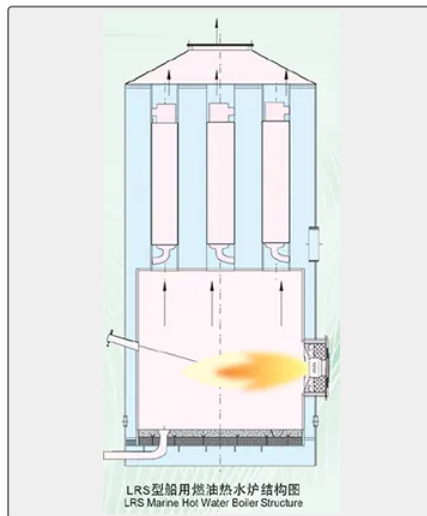

We can supply according to your requirement, drawings, class certificate needs, and delivery schedule.

Technical Specifications			
Category	Marine Boiler	Model / SKU	LRS-Marine-Oil-Fired-Hot-Water-Boiler
Standard	EN	Weight / Size	Modle Rated Heat Supply Capacity KW (30x10Kcal) Working Pressure (Mpa) Dimension(mm) A B C D E LRS150-0.5 20 0.5 2400 2100 420 Φ1050 DN150 LRS210-0.5 30 2580 2230 470 Φ1250 DN200 LRS250-0.5 36 2600 2300 470 Φ1250 DN200 LRS350-0.5 55 2740 2390 520 Φ1400 DN250 LRS700-0.5 80 3560 3160 600 Φ1450 DN300
Surface	Vertical type Convection heating surface is of pin tube structure Compact construction and higher heat exchange efficiency Applicable for heating for marine fuel, chemicals and living Technical data:	Certificate	CCS, GL, LR, BV, DNV, ABS, NK, KR, RMRS, RINA
Warranty	12 Months unless specified otherwise	Origin	China

CONTENTS	■ Product Description:	■ Characteristic:
	■ Technical data:	

Product Description:

LRS Marine Oil-Fired Hot Water Bolier

Characteristic:

Vertical type

Convection heating surface is of pin tube structure