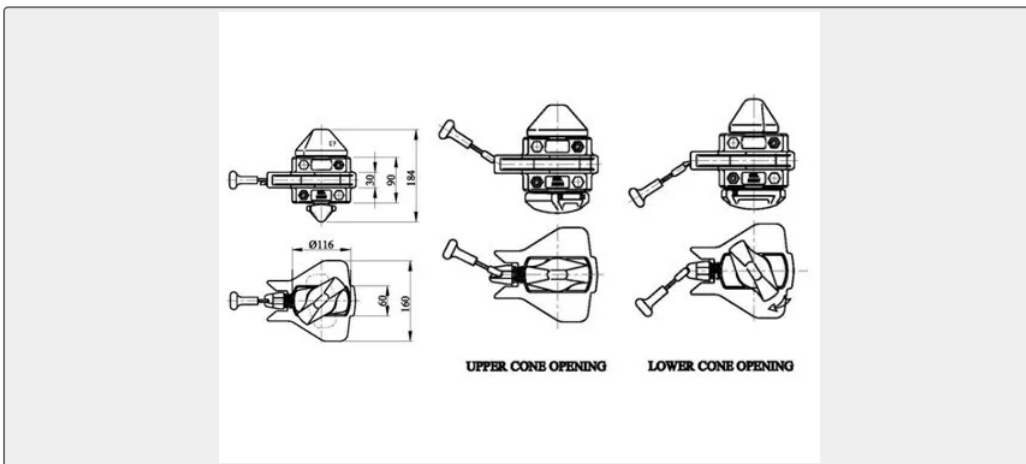

China Large Seat Semi Automatic Twistlock:

- 1.All items are approved by major classification societies
- 2.customized design is available.

Material: Forged steel

Finish: hot dip galvanized

weight:7kg

M.B.L tension:500KN

M.B.L shear:420KN

M.B.L compression:2000KN

Certification: All items are approved by major classification societies

Remarks: customized design is available

Our scope of supply(cotainer fastners) covers the follows:

D-ring, Lashing plate, Raised ISO foundations, Dovetail foundations, Flush sockets, Sliding foundations, Guide cone, Guide block, Turnbuckles, Lashing rods, Extension rods, Manual twistlocks, Semi-automatic twistlocks, Midlocks, Sliding twistlocks, Bridge fittings, Single stackers, Double stackers, Hanging stackers, ETC.