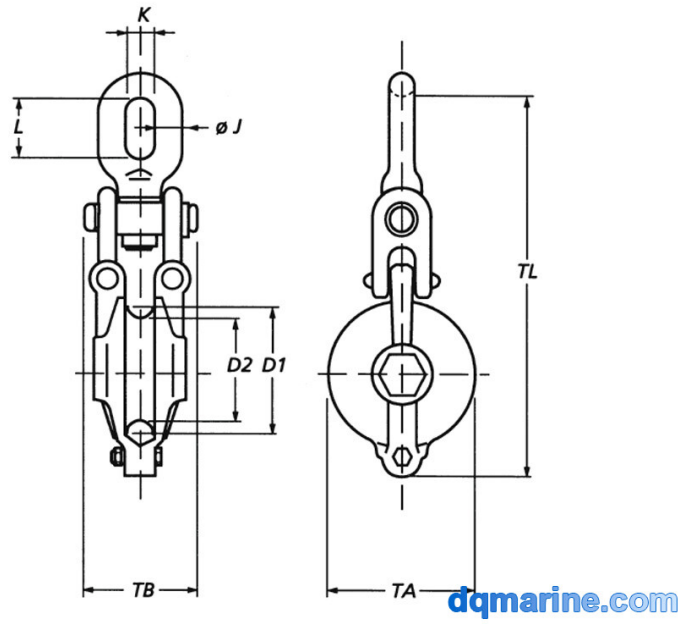

Jinbo Marine

Marine & Offshore Equipment Datasheet

PRODUCT DATASHEET

STEEL CARGO BLOCK

Lashing Snatch Block

Drawing: Picture: Specification: will(t) test load on eye(t) wire size(mm) dimensions(mm) weight(kg) ...

- ISO9001 Supplier
- Class Certificate
- Export Supply

Key Highlights

Category	Steel Cargo Block
Standard	EN
Weight / Size	will(t) test load on eye(t) wire size(mm) dimensions(mm) weight(kg) D1 D...
Certificate	ABS, LR, BV, DNVGL, NK, KR, IRS, RMRS, CCS

We can supply according to your requirement, drawings, class certificate needs, and delivery schedule.

Technical Specifications			
Category	Steel Cargo Block	Model / SKU	Lashing-Snatch-Block
Standard	EN	Weight / Size	will(t) test load on eye(t) wire size(mm) dimensions(mm) weight(kg) D1 D2 ΦJ K L TA TB TL 19.006.05.10 15 20~24 145 116 25 42 78 180 132 448 16 Product Advantage:
Certificate	ABS, LR, BV, DNVGL, NK, KR, IRS, RMRS, CCS	Warranty	12 Months unless specified otherwise
Origin	China		

Drawing:

Picture:

Specification:

will(t)	test load on eye(t)	wire size(mm)	dimensions(mm)								weight(kg)
			D1	D2	ΦJ	K	L	TA	TB	TL	
19.006.05.10	15	20~24	145	116	25	42	78	180	132	448	16

Product Advantage: