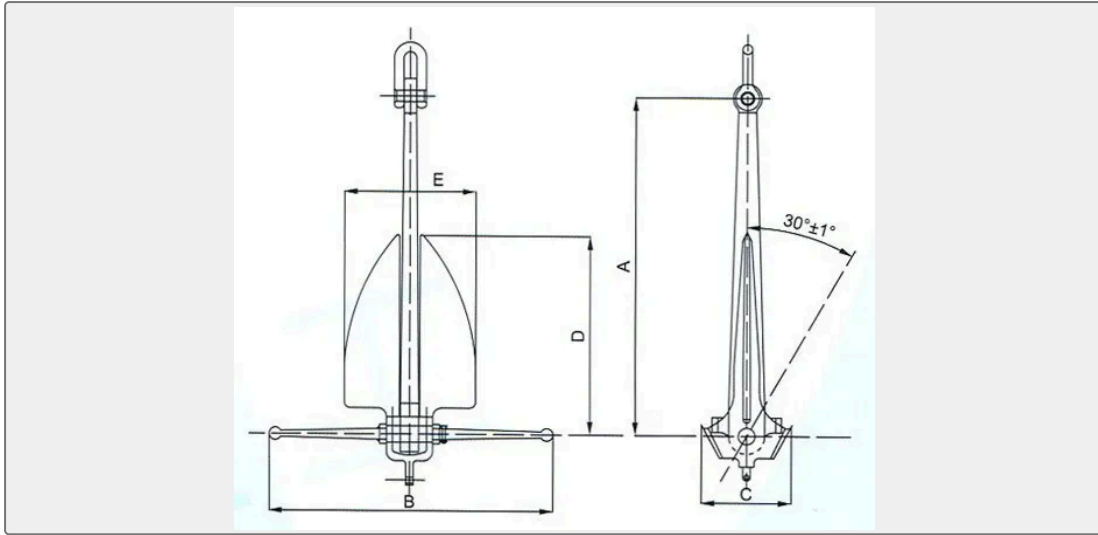

Jinbo Marine

Marine & Offshore Equipment Datasheet

PRODUCT DATASHEET

OFFSHORE ANCHOR

Light Weight Anchor

Light Weight Anchor is High Holding Power Anchor, the weight can be 25% lighter than the standard anchor; Good Performance and Fast Delivery, we can delivery everywhere all around the world.

We can supply according to your requirement, drawings, class certificate needs, and delivery schedule.

Technical Specifications			
Category	Offshore Anchor	Model / SKU	Light-Weight-Anchor
Standard	DIN	Material	Casting Steel
Weight / Size	Light Weight Anchor:	Certificate	ABS, LR, BV, DNV, GL, RINA, NK, KR, RS, IRS, CCS
Warranty	12 Months unless specified otherwise	Origin	China

China Light Weight Anchor:

Light Weight Anchor:

Material: Casting Steel

The light weight anchor or LWT anchor is a High holding power anchor and can be up to 25% lighter than a standard anchor; With the “hook” head forcing the flukes to dig in quickly, and the large fluke design providing tremendous holding power; this anchor offers terrific holding power in both sand and mud bottoms.

Dimension Table:

Nominal Weight (KG)	Size(mm)				
	A	B	C	D	E
14	770	730	222	444	288
23	885	840	252	508	328
34	965	915	279	559	366
45	1055	1000	310	610	396
70	1185	1130	348	686	450
90	1205	1140	360	737	480
140	1345	1270	414	825	540
180	1460	1380	450	895	584
230	1560	1480	482	952	610
340	1750	1640	560	1068	680
450	1910	1800	610	1165	740
680	2190	2080	700	1340	840
910	2350	2200	762	1435	940
1140	2580	2450	825	1575	1000
1360	2750	2600	880	1680	1060