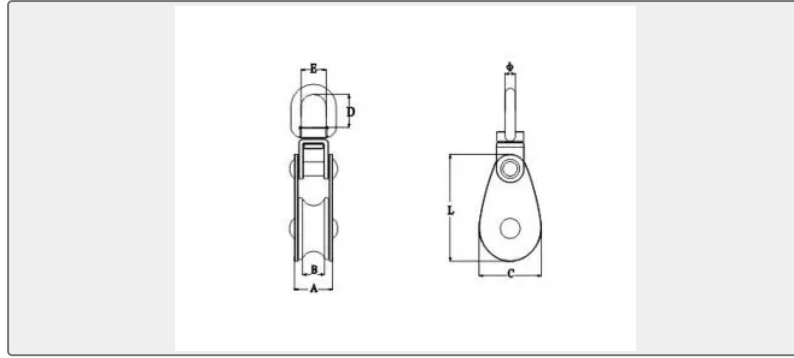

SIZE Φ mm A mm B mm C mm D mm E mm F mm SWL kgs BL kgs ...

Key Highlights

Category	Rope Thimbles
Material	Stainless steel
Weight / Size	SIZE Φ mm A mm B mm C mm D mm E mm F mm SWL kgs BL kgs 25 5.8 21 11.5 27... 1500 32 5.8 21 12 36 19.2 14.5 62 425 1700 50 7.5 26 14 54 26 19.5 85 700 2800
Certificate	ABS, LR, BV, DNVGL, NK, KR, IRS, RMRS, CCS

We can supply according to your requirement, drawings, class certificate needs, and delivery schedule.

Technical Specifications

Category	Rope Thimbles	Model / SKU	MAME-SWIVEL-BLOCK-DOUBLE-CASTING-SHEAVE-SS304-OR-SS316-CSSB0104
Material	Stainless steel	Weight / Size	SIZE Φ mm A mm B mm C mm D mm E mm F mm SWL kgs BL kgs 25 5.8 21 11.5 27 19.2 14.5 49 375 1500 32 5.8 21 12 36 19.2 14.5 62 425 1700 50 7.5 26 14 54 26 19.5 85 700 2800
Certificate	ABS, LR, BV, DNVGL, NK, KR, IRS, RMRS, CCS	Warranty	12 Months unless specified otherwise
Origin	China		

China Mame Swivel Block (Double Casting Sheave) ,SS304 OR SS316 CSSB0104:

SIZE	Φ mm	A mm	B mm	C mm	D mm	E mm	F mm	SWL kgs	BL kgs
25	5.8	21	11.5	27	19.2	14.5	49	375	1500
32	5.8	21	12	36	19.2	14.5	62	425	1700
50	7.5	26	14	54	26	19.5	85	700	2800