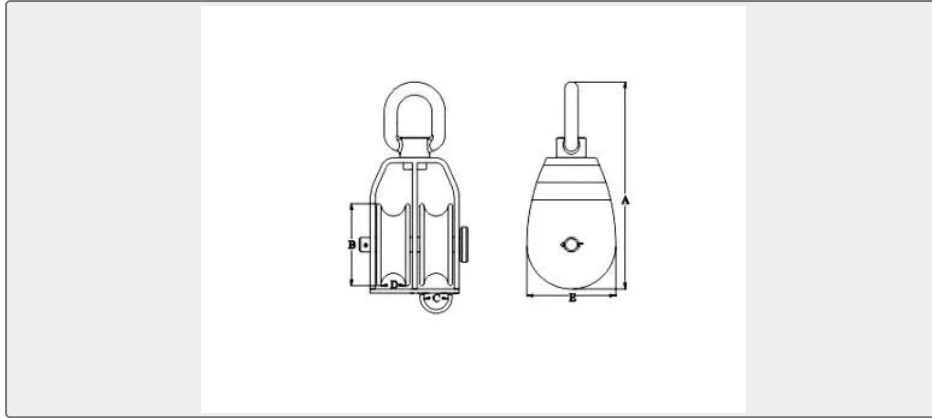

Category	Rope Thimbles
Standard	EN
Material	Stainless steel
Weight / Size	SIZE A mm B mm C mm D mm E mm SWL kgs BL kgs 20 70 23 6 8 --- --- --- 25 10...
Certificate	ABS, LR, BV, DNVGL, NK, KR, IRS, RMRS, CCS

We can supply according to your requirement, drawings, class certificate needs, and delivery schedule.

Technical Specifications

Category	Rope Thimbles	Model / SKU	MAME-SWIVEL-BLOCK-DOUBLE-CASTING-SHEAVE-WITH-EYE-END-SS304-OR-SS316-CSSB0201
Standard	EN	Material	Stainless steel
Weight / Size	SIZE A mm B mm C mm D mm E mm SWL kgs BL kgs 20 70 23 6 8 --- --- --- 25 103 25 12 14 30 500 2000 32 116 32 12 14 36 575 2300 50 150 50 15 20 54 850 3400	Certificate	ABS, LR, BV, DNVGL, NK, KR, IRS, RMRS, CCS
Warranty	12 Months unless specified otherwise	Origin	China

China Mame Swivel Block (Double Casting Sheave With Eye End)SS304 OR SS316, CSSB0201:

SIZE	A mm	B mm	C mm	D mm	E mm	SWL kgs	BL kgs
20	70	23	6	8	---	---	---
25	103	25	12	14	30	500	2000
32	116	32	12	14	36	575	2300
50	150	50	15	20	54	850	3400