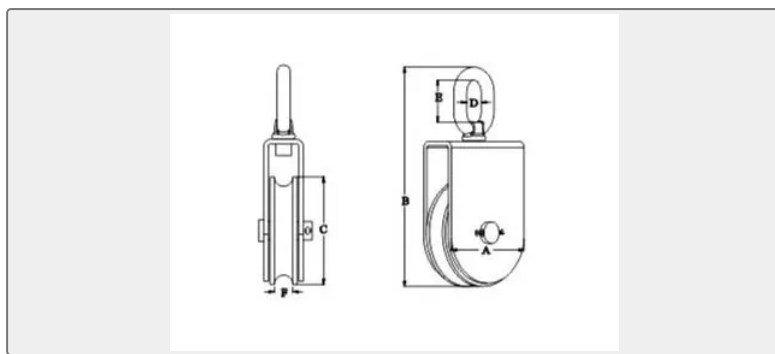

ROPE THIMBLES

Mame Swlvel Bolck (Stainless Sheave With Brass Bushing), CSSB0101

SIZE A mm B mm C mm D mm E mm F mm SWL kgs BL kgs 50 ...

ISO9001 Supplier

Class Certificate

Export Supply

Key Highlights

Category	Rope Thimbles
Material	Stainless steel
Weight / Size	SIZE A mm B mm C mm D mm E mm F mm SWL kgs BL kgs 50 45 115 50 19 28 14 ...
Certificate	ABS, LR, BV, DNVGL, NK, KR, IRS, RMRS, CCS

We can supply according to your requirement, drawings, class certificate needs, and delivery schedule.

Technical Specifications

Category	Rope Thimbles	Model / SKU	MAME-SWLVEL-BOLCK-STAINLESS-SHEAVE-WITH-BRASS-BUSHING-CSSB0101
Material	Stainless steel	Weight / Size	SIZE A mm B mm C mm D mm E mm F mm SWL kgs BL kgs 50 45 115 50 19 28 14 750 3000 75 70 175 75 24 40 14 1125 4500 100 95 200 100 24 40 17 1900 7600
Certificate	ABS, LR, BV, DNVGL, NK, KR, IRS, RMRS, CCS	Warranty	12 Months unless specified otherwise
Origin	China		

China Mame Swlvel Bolck (Stainless Sheave With Brass Bushing), CSSB0101:

SIZE	A mm	B mm	C mm	D mm	E mm	F mm	SWL kgs	BL kgs
50	45	115	50	19	28	14	750	3000
75	70	175	75	24	40	14	1125	4500
100	95	200	100	24	40	17	1900	7600