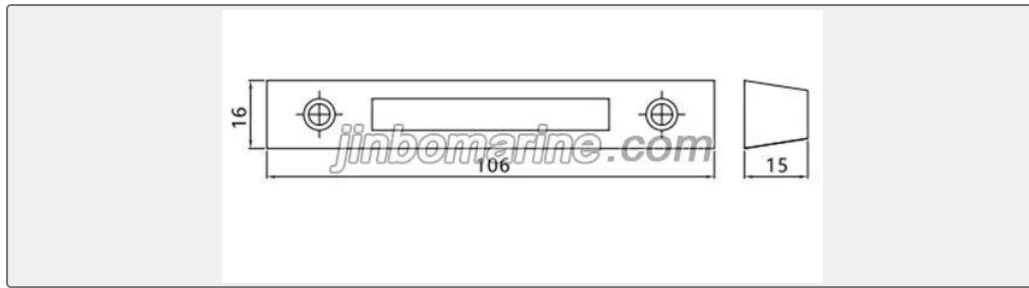

### Technical Specifications

<b>Category</b>	HSM Watertight Door Indication System	<b>Model / SKU</b>	MC-58-Safely-Accessible-Magnetic-Switch
<b>Material</b>	MC-58 Safely Accessible Magnetic Switch 1)Chapter 2 of Part 4 of the "Steel Ship Classification Rules" of the China Classification Society;	<b>Certificate</b>	ABS, LR, BV, DNVGL, NK, KR, IRS, RMRS, CCS
<b>Warranty</b>	12 Months unless specified otherwise	<b>Origin</b>	China

## China MC-58 Safely Accessible Magnetic Switch:

MC-58 Safely Accessible Magnetic Switch

- 1)Chapter 2 of Part 4 of the "Steel Ship Classification Rules" of the China Classification Society;
- 2)IMO Resolution A.1021(26) Code on Alerts and Indicators, 2009.