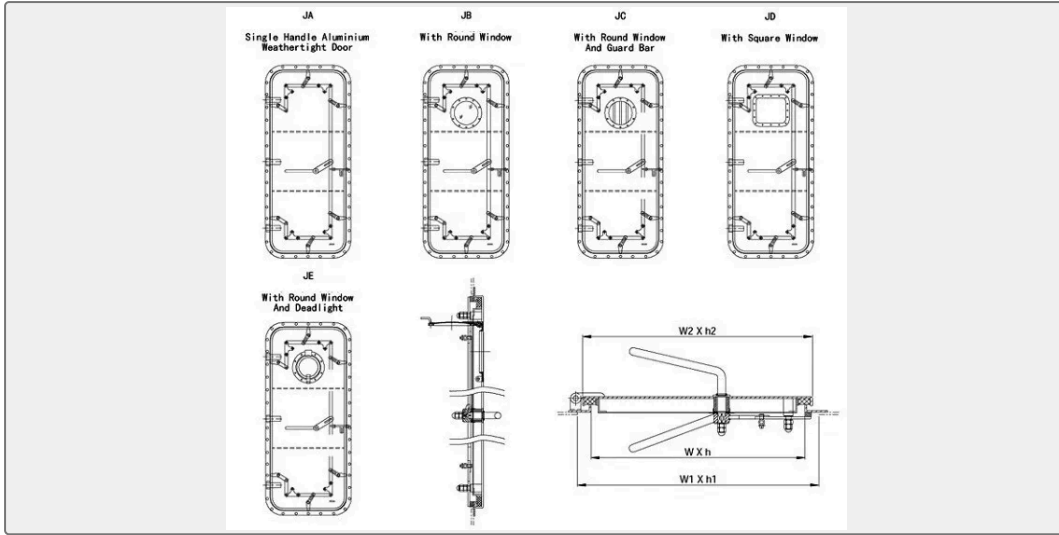

We can supply according to your requirement, drawings, class certificate needs, and delivery schedule.

Technical Specifications

Category	Marine Door	Model / SKU	Marine-Aluminum-Quick-Acting-Weathertight-Door-with-Single-Lever
Standard	GB	Material	Aluminum
Weight / Size	Door Leaf-Aluminum Door Frame-Aluminum(Bolted installment) or Steel (Welded installment) Lever-Carbon Steel or Stainless Steel Main Size List(mm):	Certificate	CCS, BV, ABS, GL, LR, DNV, NK,RINA, KR,IRS
Warranty	12 Months unless specified otherwise	Origin	China

CONTENTS

- China Marine Aluminum Quick Acting Weathertight Door with Single Lever:
- Main Material:
- Type:
- Main Size List(mm):

0.047470s

China Marine Aluminum Quick Acting Weathertight Door with Single Lever:

Standard: GB/T3477-96 &CB/T454-97 for reference.

The Aluminum weathertight door must pass the hose test with nozzle diameter 12.5mm and the water pressure 0.25Mpa.

Type:

- JA-Aluminum weathertight door
- JB-Aluminum weathertight door with round window
- JC-Aluminum weathertight door with round window & guard bar
- JD-Aluminum weathertight door with square window
- JE-Aluminum weathertight door with round window & deadlight

500x1000	560x1060	130	555x1055	4,6	75x50	6,8
600x1200	660x1260		655x1255			
600x1400	660x1460		655x1455			
750x1400	810x1460		805x1455			
900x1400	960x1460		955x1455			
600x1600	660x1660		655x1655			
750x1600	810x1660		805x1655			
900x1600	960x1660		955x1655			