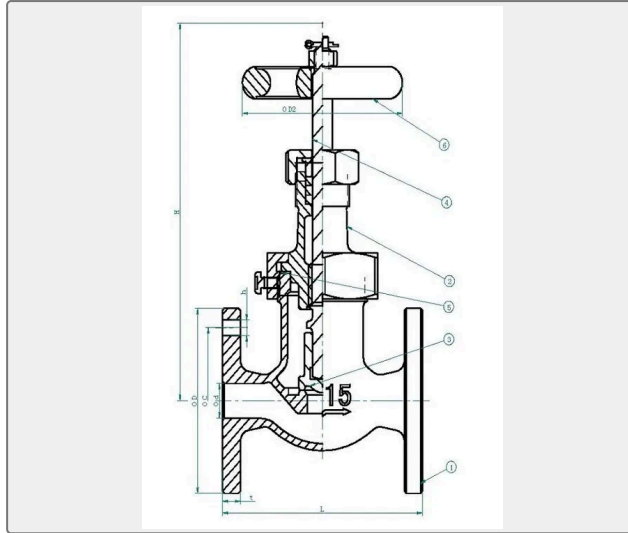

We can supply according to your requirement, drawings, class certificate needs, and delivery schedule.

Technical Specifications

Category	JIS Marine Check Valve	Model / SKU	Marine-Bronze-5K-Screw-down-Check-Globe-Valve-Union-Bonnet-Type-JIS-F7411
Standard	JIS	Material	Bronze/Brass
Weight / Size	Body-1.05Mpa, Seat-0.77Mpa Flange Size as per JIS B2220-5K Main Material:	Certificate	CCS, BV, ABS, NK, DNV/GL, LR
Warranty	12 Months unless specified otherwise	Origin	China

CONTENTS

- China Marine Bronze 5K Screw-down Check Globe Valve (Union Bonnet Type) JIS F7411:
- Main Material:
- Main Size List(mm):

 0.072332s

China Marine Bronze 5K Screw-down Check Globe Valve (Union Bonnet Type) JIS F7411:

Design Standard: JIS F7411-1996

Test Standard: JIS F7400-1996

Test Pressure: Body-1.05Mpa, Seat-0.77Mpa

Flange Size as per JIS B2220-5K

Main Material:

1-Body: Bronze (BC6)/ Brass

2-Disc: Bronze (BC6) / Brass

3-Stem: Brass (C3771BD)

4-Bonnet: Bronze (BC6) / Brass

5-Handwheel: Cast Iron (FC200)

Main Size List(mm):

Size	Face to Face (L)	Flange diam. (D)	Pitch (C)	No of Bolt Hole	h	t	H	D2
15	100	80	60	4	12	9	130	80
20	110	85	65	4	12	10	140	100
25	120	95	75	4	12	10	160	125
32	140	115	90	4	15	12	170	125
40	160	120	95	4	15	12	190	140