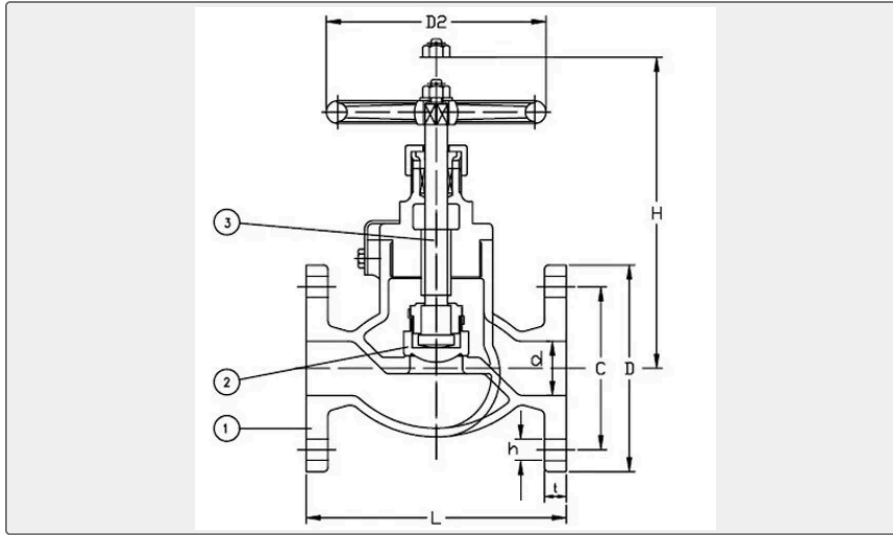

China Marine Bronze Globe Valve JIS F7301 5K:

Marine Bronze Globe Valve or Marine Brass Globe Valve can be called as Marine Bronze/Brass Stop Valve.

Function: Open/Close the pipe system

Design Standard: JIS F7301-1996

Test Standard: JIS F7400-1996

Test Pressure: Body-1.05Mpa, Seat-0.77Mpa

Flange Size as per JIS B2220-5K

*DN15-DN40 with screwed bonnet, DN50-DN65 with bolted bonnet

Main Material:

1-Body: Bronze (BC6)/ Brass

2-Disc: Bronze (BC6) / Brass

3-Stem: Brass (C3771BD)

4-Bonnet: Bronze (BC6) /Brass

5-Handwheel: Cast Iron (FC200)

Main Size List(mm):

IMPA Code	Size	Face to Face (L)	Flange diam. (D)	Pitch (C)	No of Bolt Hole	h	t	H	D2
750121	15	100	80	60	4	12	9	130	80
750122	20	110	85	65	4	12	10	140	100
750123	25	120	95	75	4	12	10	160	125
750124	32	140	115	90	4	15	12	170	125
750125	40	160	120	95	4	15	12	190	140
750126	50	210	130	105	4	15	14	235	140