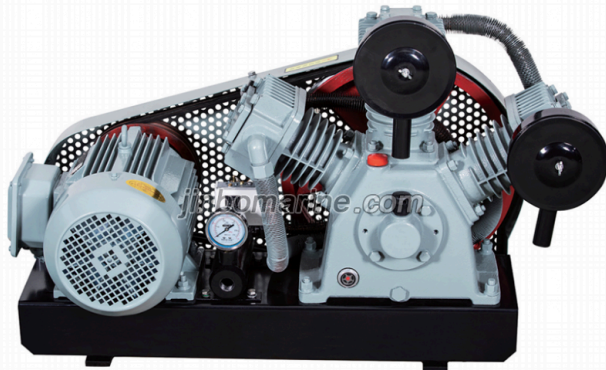

Jinbo Marine

Marine & Offshore Equipment Datasheet

PRODUCT DATASHEET

LOW PRESSURE AIR COOLED MARINE AIR COMPRESSOR

Marine CW-10/10F Marine Low Pressure Air Cooled Air Compressor

ISO9001 Supplier

Class Certificate

Export Supply

Description: Marine low pressure air compressor 1. It adopts two-stage compression, small volume and low noise; 2. Automatic control, high and low pressure automatic start and stop, automatic unl...

Key Highlights

Category	Low Pressure Air Cooled Marine Air Compressor
Standard	DIN
Weight / Size	Model Volume flow m3/min Exhaust pressure MPa Power kW Frequency HZ Rate...
Certificate	CCS

We can supply according to your requirement, drawings, class certificate needs, and delivery schedule.

Technical Specifications

Category	Low Pressure Air Cooled Marine Air Compressor	Model / SKU	Marine-CW-10-10F-Marine-Low-Pressure-Air-Cooled-Air-Compressor
Standard	DIN	Weight / Size	Model Volume flow m3/min Exhaust pressure MPa Power kW Frequency HZ Rated speed r/min Weight kg L x W x H mm 1 CW-10/10F 10 1 2.2 50/60 750 85 890x400x450 2 CW-15/10F 15 1 3 50/60 1100 85 890x400x450
Certificate	CCS	Warranty	12 Months unless specified otherwise
Origin	China		