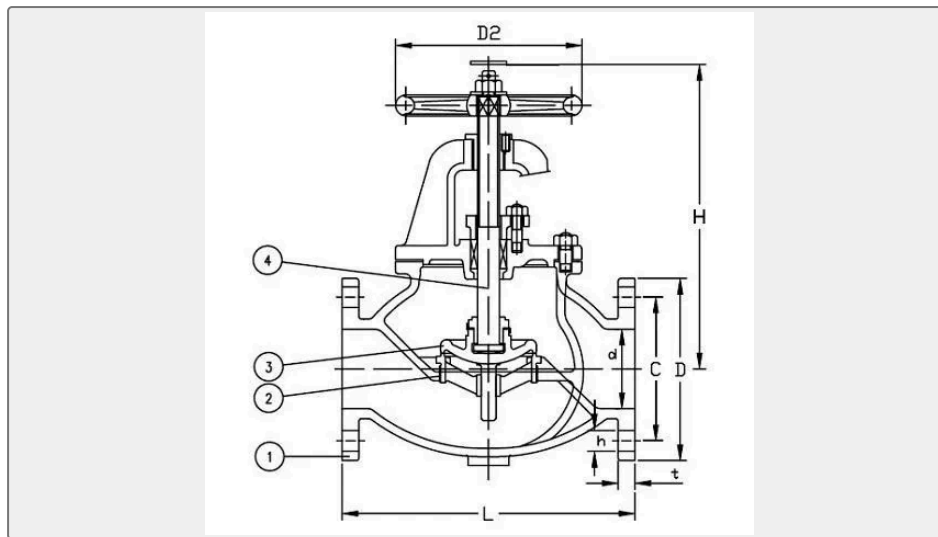

Key Highlights

Category	JIS Marine Globe Valve
Standard	JIS
Material	Cast Steel
Weight / Size	Body- 1.05Mpa, Seat-0.77Mpa Flange size as per JIS B2220 - 5K Main Mater...
Certificate	CCS, BV, ABS, GL, LR, DNV, NK,RINA, KR,IRS

We can supply according to your requirement, drawings, class certificate needs, and delivery schedule.

Technical Specifications

Category	JIS Marine Globe Valve	Model / SKU	Marine-Cast-Steel-Globe-Valve-JIS-F7311-5K
Standard	JIS	Material	Cast Steel
Weight / Size	Body- 1.05Mpa, Seat-0.77Mpa Flange size as per JIS B2220 - 5K Main Material:	Certificate	CCS, BV, ABS, GL, LR, DNV, NK,RINA, KR,IRS
Warranty	12 Months unless specified otherwise	Origin	China

Design Standard: JIS F7311-1996

Test Standard: JIS 7400-1996

Hydraulic Test Pressure: Body- 1.05Mpa, Seat-0.77Mpa

Flange size as per JIS B2220 - 5K

Main Material:

Body: Cast Steel (SC480)

Bonnet: Cast Steel (SC480)

Main Size List(mm):

Size	L	D	C	No of Bolt Hole	h	t	H	D2
50	210	130	105	4	15	16	270	160
65	250	155	130	4	15	18	300	180
80	280	180	145	4	19	18	310	180
100	340	200	165	8	19	20	360	224
125	410	235	200	8	19	20	390	250
150	480	265	230	8	19	22	445	280
200	570	320	280	8	23	24	530	315