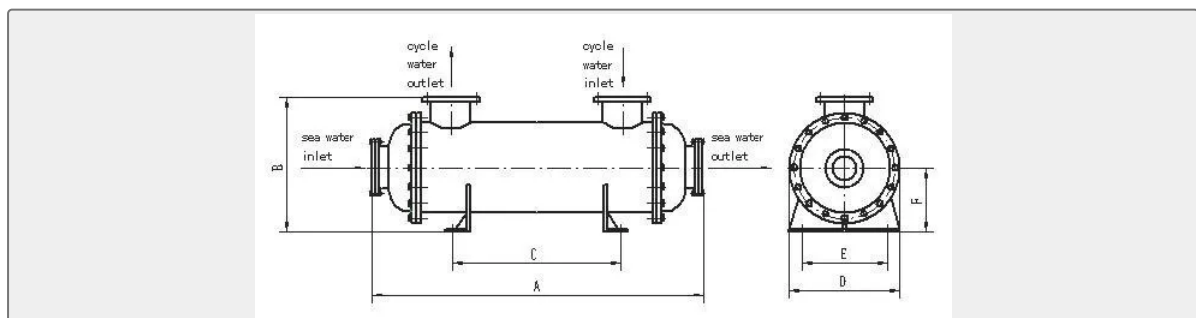

China Marine K2000-K4000 Heat Exchanger:

PARAMETER TYPE	A	B	C	D	E	F	DIAME TER	DIAME TER	AREA OF	SCOPE
	OF FRESH	OF SEA	COOLIN G m2	APPLICA BLE						
	mm	mm	mm	mm	m m	m m	WATER	WATER	(FOR REFERENCE)	
K2000	1350	563	700	460	36 0	26 9	6"	6"	14.5	1800-2000 HP diesel engine
K3000	1882	563	1000	460	36 0	26 9	6"	6"	21.6	2000-3000 HP diesel engine
K4000	2110	563	1200	460	36 0	26 9	6"	6"	29	3000-4000 HP diesel engine