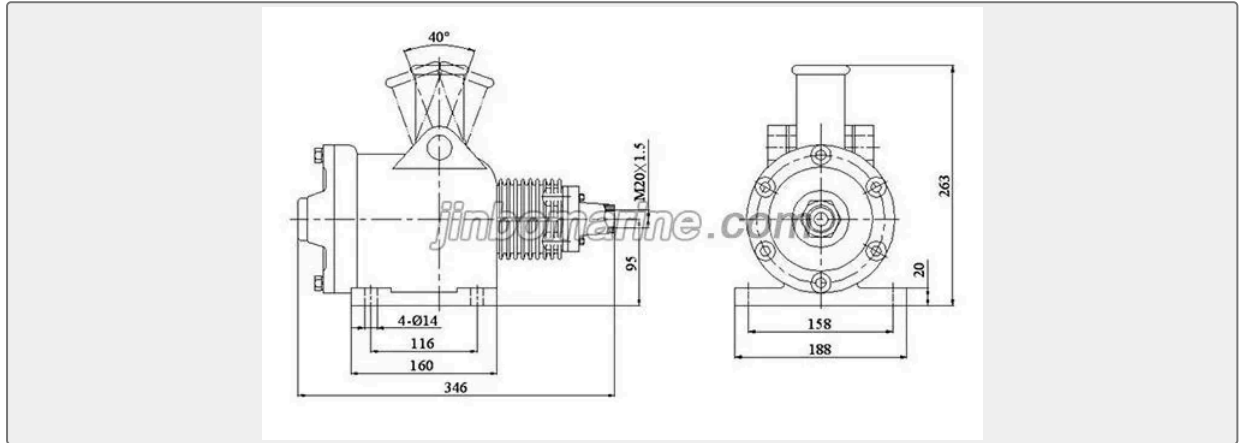

### Technical Specifications

<b>Category</b>	Medium Pressure Air Cooled Marine Air Compressor	<b>Model / SKU</b>	Marine-Manually-Operated-Portable-Emergency-Hand-Operated-Air-Compressor
<b>Standard</b>	EN	<b>Weight / Size</b>	3.5 Mpa 4.With CCS certificate copy Technical Specification Model Delivery Discharge pressure Piston range Low-voltage bore size High-voltage bore size Weight (L/min) (Mpa) (mm) (mm) (mm) (Kg) SK-0.56/3.5 34 3.5 50 120 48 24
<b>Certificate</b>	ABS, LR, BV, DNVGL, NK, KR, IRS, RMRS, CCS	<b>Warranty</b>	12 Months unless specified otherwise
<b>Origin</b>	China		

## Technical Specification

Model	Delivery	Discharge pressure	Piston range	Low-voltage bore size	High-voltage bore size	Weight
	(L/min)	(Mpa)	(mm)	(mm)	(mm)	
SK-0.56/3.5	34	3.5	50	120	48	24