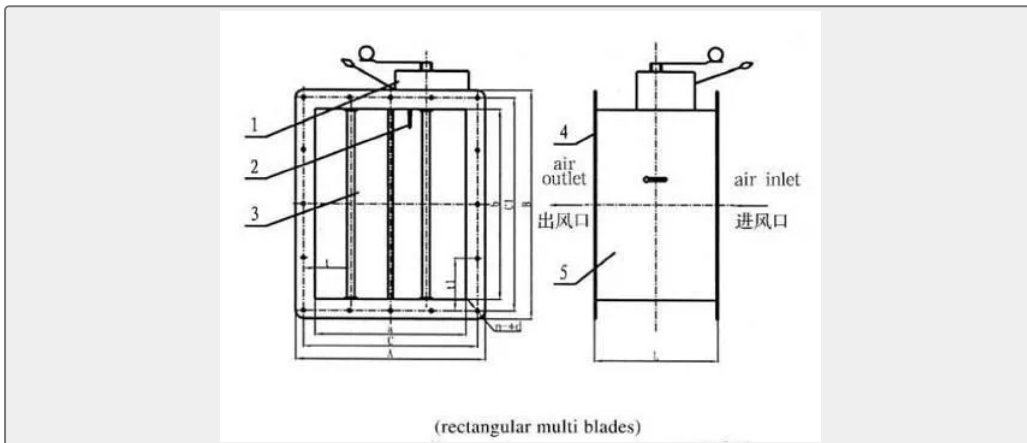

China Marine Rectangular Manual Fire Damper:

The fire damper is intended for ventilation duct with fire requirement. When on fire, the temperature inside the duct reaches 70°C, fire damper will automatically close quickly to avoid fire spreading. According to the shape, there are rectangular & round type. According to the control way, there are manual, electrical, pneumatic type. The blade can be single blade or multi-blades. The fireproof class can reach A60.

Design Standard: CB/T3557-1995

Main Parts: manual actuator, temperature detector, damper body, damper plate, main shaft, flange, dragline.

Main Functions & Features:

1) The fire damper is opened under the normal situation.
2) When the temperature within the duct reaches 70 ± 3 °C, the temperature fuse is blown, the damper is closed automatically.
3) The fire damper can be closed by dragging the manual steel dragline, the dragline length is normally 1.5meter.
4) The damper needs to be reset manually.
5) The damper can output electric signal after closing.

Main Size List(mm) :

a	b	A	B	A1	B1	t1	t2	n	L