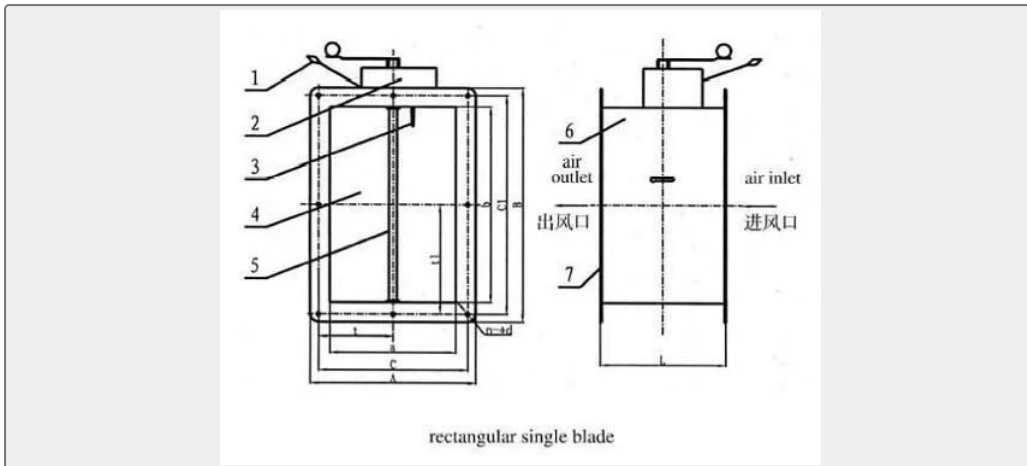

China Marine Rectangular Manual Fire Damper:

The fire damper is intended for ventilation duct with fire requirement. When on fire, the temperature inside the duct reaches 70°C, fire damper will automatically close quickly to avoid fire spreading. According to the shape, there are rectangular & round type. According to the control way, there are manual, electrical, pneumatic type. The blade can be single blade or multi-blades. The fireproof class can reach A60.

Design Standard: CB/T3557-1995

Main Parts: manual actuator, temperature detector, damper body, damper plate, main shaft, flange, dragline.

Main Functions & Features:

1) The fire damper is opened under the normal situation.
2) When the temperature within the duct reaches 70 ± 3 °C, the temperature fuse is blown, the damper is closed automatically.
3) The fire damper can be closed by dragging the manual steel dragline, the dragline length is normally 1.5meter.
4) The damper needs to be reset manually.
5) The damper can output electric signal after closing.

Main Size List(mm) :

a	b	A	B	A1	B1	t1	t2	n	L