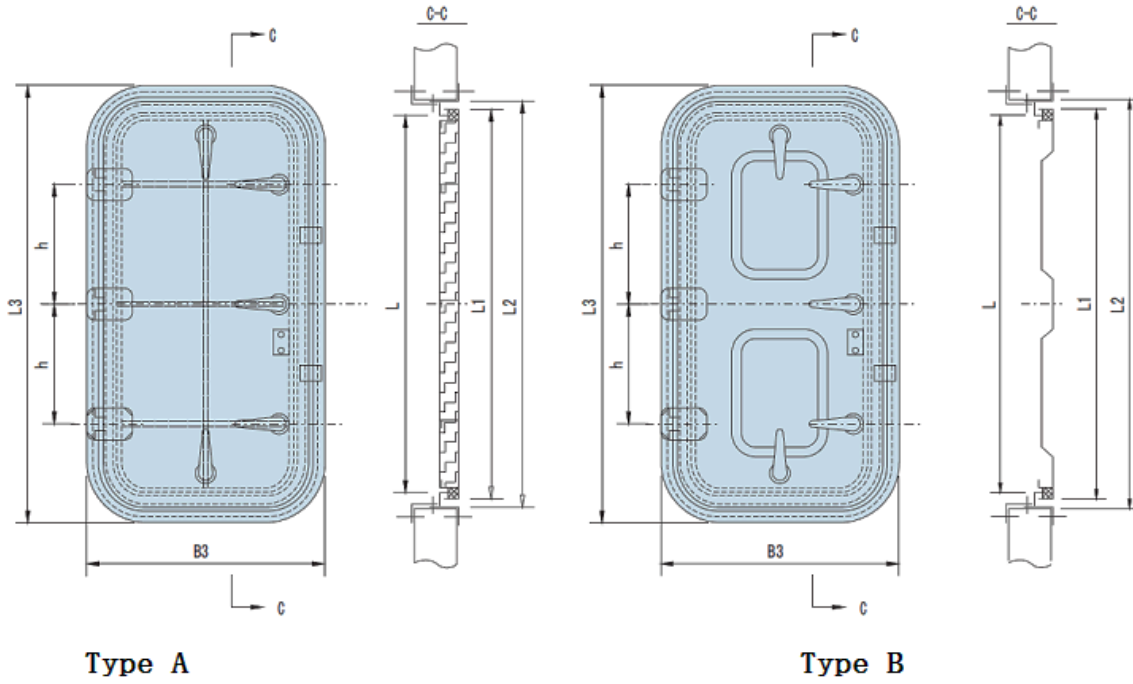

Marine Single-Leaf Aluminum Weathertight Door Drawing

China Marine Single-Leaf Aluminum Weathertight Door:

Standard: CB/T454-97

The aluminum weathertight door is used as the doorway of superstructure above freeboard deck or deck house. Operated by dog clips.

Type A-Framed Aluminum weathertight door

Type B-Molded Aluminum weathertight door

Material: Aluminum Alloy LF5

Main Size List(mm):

Size of Doorway	Size of Door	Opening Size of Wall	h	Qty of clip
BXLXR	B1XL1XR1	B2XL2XR2		
500X1000X100	540X1040X120	580X1080X140	300	4
500x1200x100	540X1240X120	580X1280X140	400	5
500x1400x100	540X1440X120	580X1480X140	500	5
600X1200X100	640X1240X120	680X1280X140	400	5
600X1400X100	640X1440X120	680X1480X140	500	5
650X1600X100	690X1640X120	730X1680X140	600	5