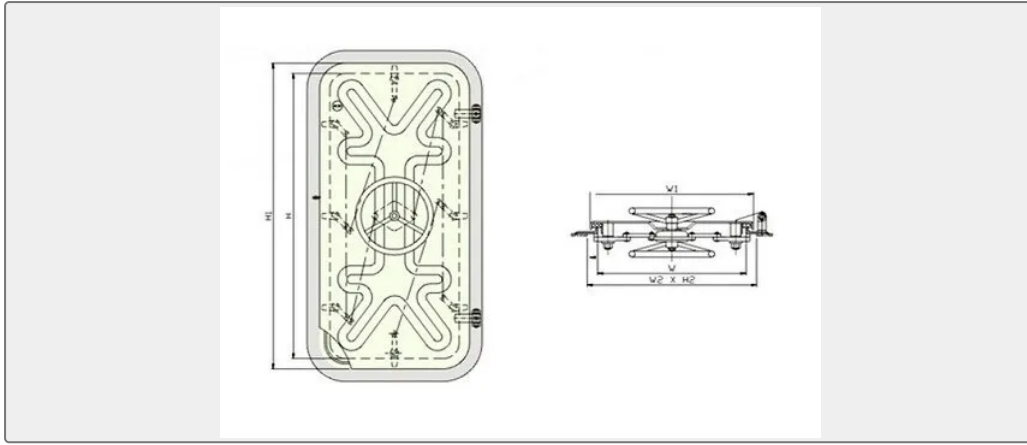

CONTENTS

- China Marine Steel Quick Acting Watertight Door:
- Main Material:
- Main Size List(mm):

China Marine Steel Quick Acting Watertight Door:

Standard: GB/T3477-1996 for reference

Marine Steel Quick Acting Watertight Door with hand wheel is used for upper structure of ship and constructions on land, drilling platform and basement. It can be opened and closed quickly and lightly, meet the requirements of International Load Line Convention 1966, the water pressure that can bear is 0.05Mpa to 0.15Mpa.

Main Material:

Door frame: Steel

Door Leaf: Steel

Handwheel: Carbon Steel or Stainless Steel

Main Size List(mm):

Size of Doorway	Size of Door	Opening Size of Wall	Thickness of Door	Weight
1200x600	1245x645	1280x680 R140	8	142
1400x600	1445x645	1480x680 R140	8	154
1400x600	1445x645	1480x680 R140	10	165
1400x700	1445x745	1480x780 R140	8	177
1400x700	1445x745	1480x780 R140	10	185
1500x600	1545x645	1580x680 R140	8	162
1500x600	1545x645	1580x680 R140	10	172
1500x700	1545x745	1580x780 R140	8	187
1500x700	1545x745	1580x780 R140	10	195
1500x800	1545x845	1580x880 R140	8	205
1500x800	1545x845	1580x880 R140	10	221
1600x600	1645x645	1680x680 R140	8	173
1600x600	1645x645	1680x680 R140	10	181
1600x700	1645x745	1680x780 R140	8	