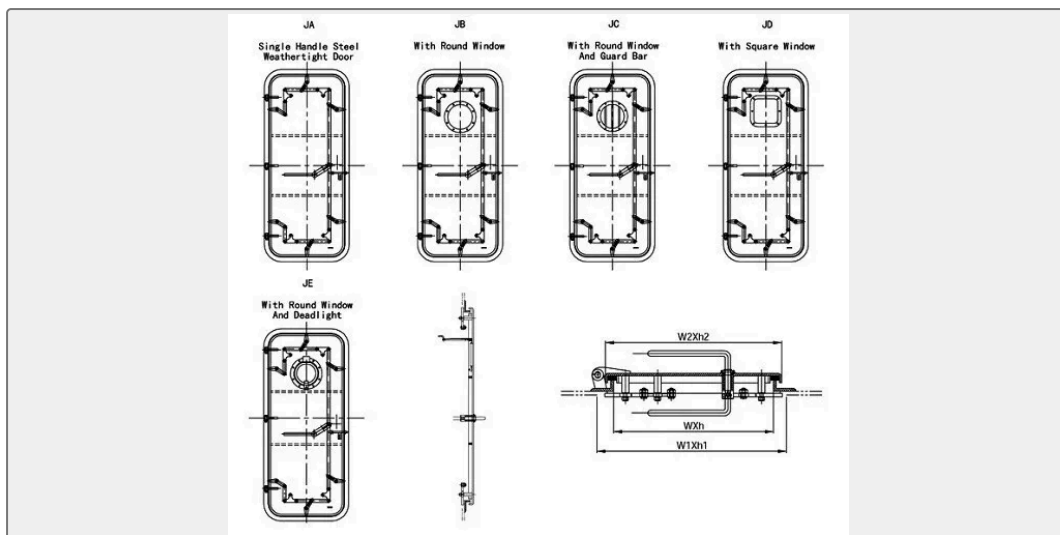

Standard:GB/T3477-1996 for reference The steel weathertight door must pass the hose test with nozzle diameter 12.5mm and the water pressure 0.25Mpa. Type: JA-Steel weathertight door JB-Steel...

Key Highlights

Technical Specifications

Category	Marine Door	Model / SKU	Marine-Steel-Quick-Acting-Weathertight-Door-with-Single-Lever
Standard	GB	Material	Steel
Weight / Size	Door Leaf-Steel (Q235A) Door Frame-Steel (Q235A) Lever-Carbon Steel or Stainless Steel Main Size List(mm):	Certificate	CCS, BV, ABS, GL, LR, DNV, NK,RINA, KR,IRS
Warranty	12 Months unless specified otherwise	Origin	China

CONTENTS

- China Marine Steel Quick Acting Weathertight Door with Single Lever:
- Main Material:
- Type:
- Main Size List(mm):

0.042790s

China Marine Steel Quick Acting Weathertight Door with Single Lever:

Standard:GB/T3477-1996 for reference

The steel weathertight door must pass the hose test with nozzle diameter 12.5mm and the water pressure 0.25Mpa.

Type:

- JA-Steel weathertight door
- JB-Steel weathertight door with round window
- JC-Steel weathertight door with round window & guard bar
- JD-Steel weathertight door with square window
- JE-Steel weathertight door with round window & deadlight