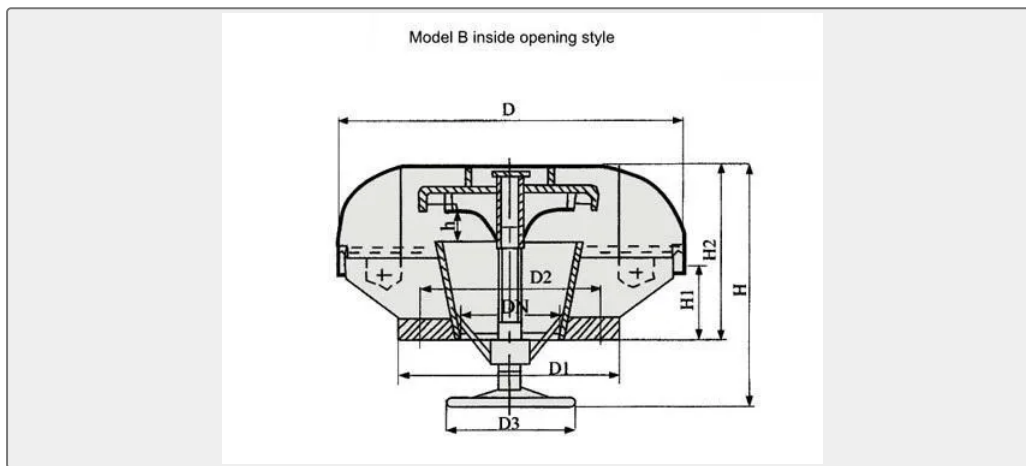

China Mushroom Ventilator with Fairwater Sleeve CB445-65:

Standard: CB445-65

The mushroom ventilation with cowl CB445-65 often is used on the river boats for natural ventilation.

Type:

Model A-outside opening

Model B-Inside opening

Main Size List(mm):

Model	DN	D	D1	D2	D3	H	H1	H2	h	Weight(kgs)