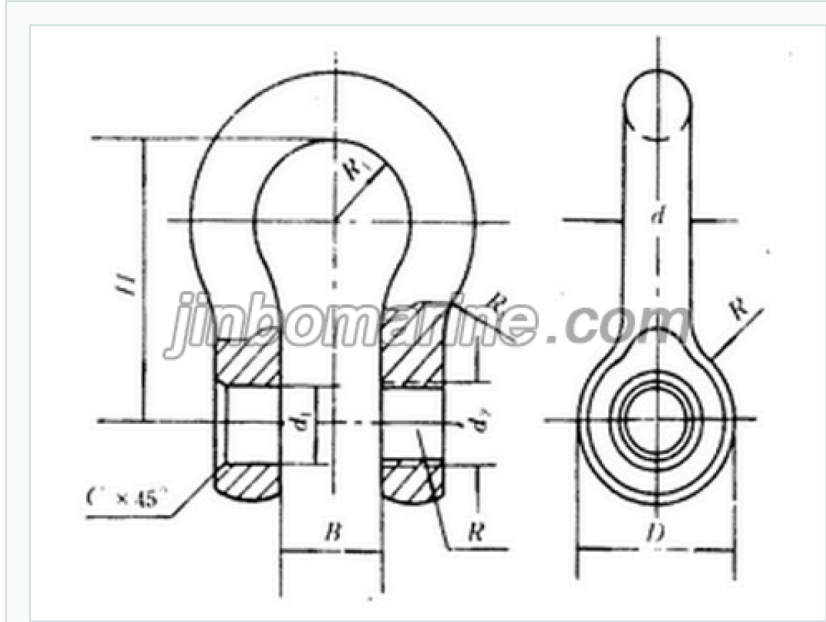

# O Type Ship Shackle GB559

O Type GB559 Ship Shackle Specification

- ISO9001 Supplier
- Class Certificate
- Export Supply