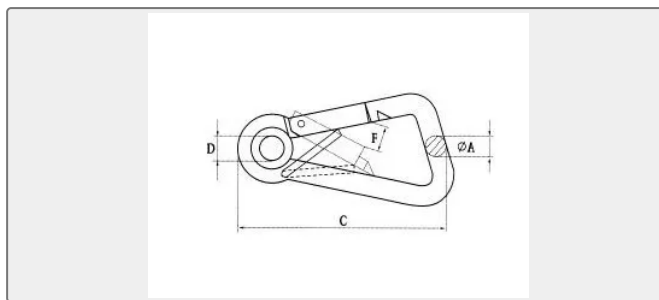

## YACHT &amp; BOAT ACCESSORY

**Oblique Angle Snap Hook With Eyelet  
And Sprine PIN SS304 OR SS316 ,Steel  
ELECTRI**

ISO9001 Supplier

Class Certificate

Export Supply

SIZE  $\Phi$ A mm C mm D mm F mm W.L.L LBS 5\*50 5 50 5 9 ...**Key Highlights**

Category	Yacht & Boat Accessory
Material	Stainless steel
Weight / Size	SIZE $\Phi$ A mm C mm D mm F mm W.L.L LBS 5*50 5 50 5 9 100 6*60 6 60 6 10 140...
Certificate	ABS, LR, BV, DNVGL, NK, KR, IRS, RMRS, CCS

We can supply according to your requirement, drawings, class certificate needs, and delivery schedule.

**Technical Specifications**

Category	Yacht & Boat Accessory	Model / SKU	OBLIQUE-ANGLE-SNAP-HOOK-WITH-EYELET-AND-SPRINE-PIN-SS304-OR-SS316-STEEL-ELECTRIC-GALVANIZED
Material	Stainless steel	Weight / Size	SIZE $\Phi$ A mm C mm D mm F mm W.L.L LBS 5*50 5 50 5 9 100 6*60 6 60 6 10 140 8*80 8 80 10 13 250 10*100 10 100 13 18 400 11*120 11 120 13 24 500
Certificate	ABS, LR, BV, DNVGL, NK, KR, IRS, RMRS, CCS	Warranty	12 Months unless specified otherwise
Origin	China		

## China Oblique Angle Snap Hook With Eyelet And Sprine PIN SS304 OR SS316 ,Steel ELECTRI:

SIZE	ΦA mm	C mm	D mm	F mm	W.L.L LBS
5*50	5	50	5	9	100
6*60	6	60	6	10	140
8*80	8	80	10	13	250
10*100	10	100	13	18	400
11*120	11	120	13	24	500