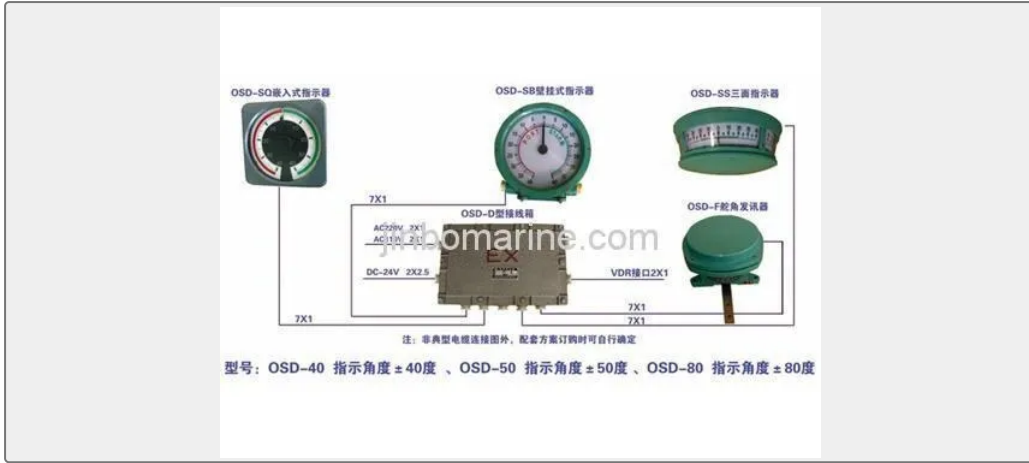

China OSD-40 Type Rudder Angle Indicator: