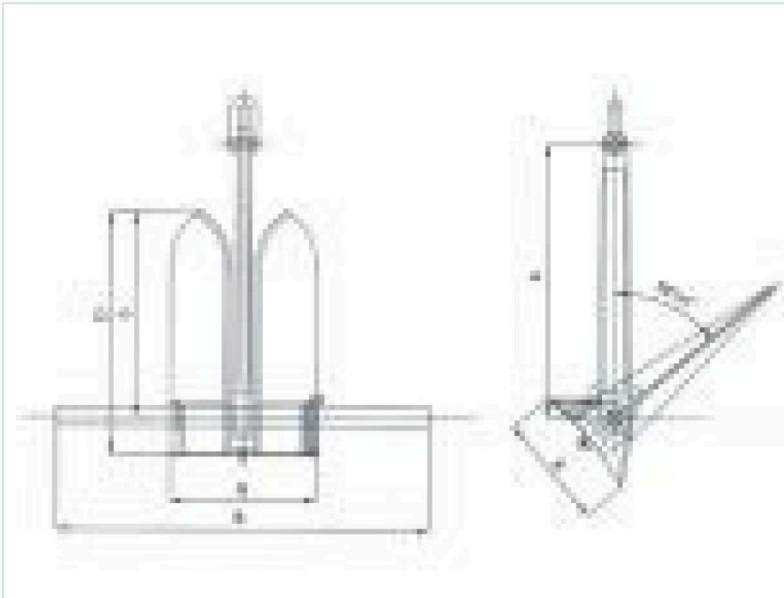

Jinbo Marine

Marine & Offshore Equipment Datasheet

PRODUCT DATASHEET

OFFSHORE ANCHOR

Offdrill Anchor

Offdrill anchor is one of offshore anchor with High Holding Power performance; Cheap Price, Fast Delivery, we can delivery everywhere all around the world.

ISO9001 Supplier

Class Certificate

Export Supply

Key Highlights

Category	Offshore Anchor
Standard	DIN
Material	Casting Steel
Weight / Size	227kgs to 31780KGS
Certificate	ABS, LR, BV, DNV, GL, RINA, NK, KR, RS, IRS, CCS

We can supply according to your requirement, drawings, class certificate needs, and delivery schedule.

Technical Specifications

Category	Offshore Anchor	Model / SKU	Offdrill-Anchor
Standard	DIN	Material	Casting Steel
Weight / Size	227kgs to 31780KGS	Certificate	ABS, LR, BV, DNV, GL, RINA, NK, KR, RS, IRS, CCS
Warranty	12 Months unless specified otherwise	Origin	China

China Offdrill Anchor:

Offdrill Anchor

Material: Casting Steel

Weight: 227kgs to 31780KGS

Dimension Table:

Nominal Weight (KG)	Size(mm)					
	A	B	C	D	E	G
227	1205	1330	725	865	395	495
454	1520	1675	915	1090	500	625
680	1770	2120	1050	1250	575	740
908	1950	2340	1160	1380	630	815
136	2100	2520	1250	1485	680	875
1360	2230	2655	1330	1580	725	930
1590	2350	2820	1400	1665	765	980
1815	2500	2945	1460	1740	800	1020
2045	2555	3065	1520	1805	830	1065
2270	2645	3175	1575	1870	860	1100
2725	2815	3375	1675	1990	910	1170
3180	2950	3540	1755	2090	940	1230
3630	3095	3890	1840	2190	1012	1290
4540	3336	4000	1985	2360	1070	1390
5445	3540	4250	2110	2505	1140	1475
6350	3730	4500	2220	2640	1228	1555