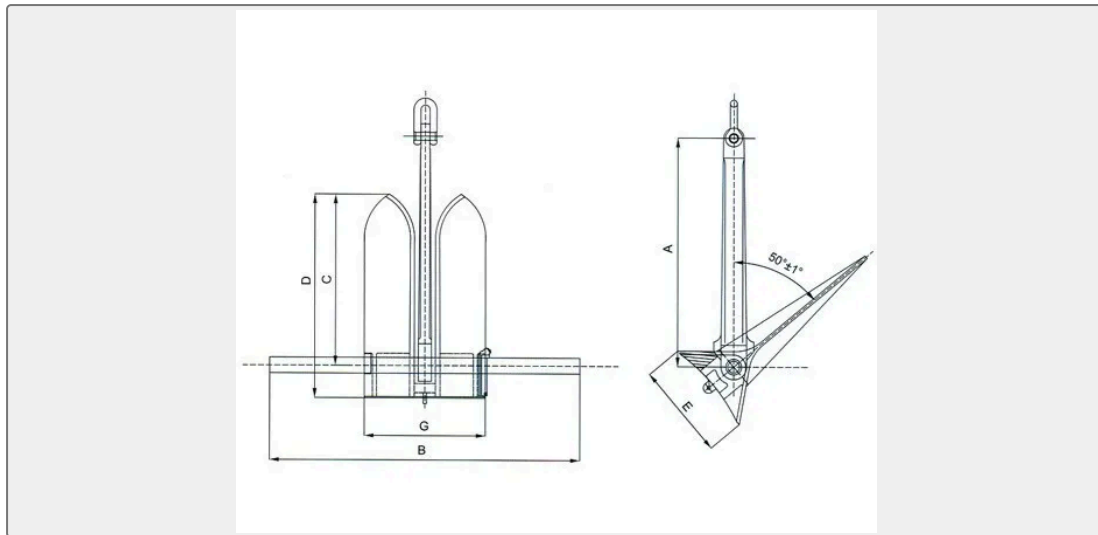

ISO9001 Supplier

Class Certificate

Export Supply

Key Highlights

Category	Offshore Anchor
Standard	DIN
Material	Casting Steel
Weight / Size	227kgs to 31780KGS
Certificate	ABS, LR, BV, DNV, GL, RINA, NK, KR, RS, IRS, CCS

We can supply according to your requirement, drawings, class certificate needs, and delivery schedule.

Technical Specifications

Category	Offshore Anchor	Model / SKU	Offdrill-Anchor
Standard	DIN	Material	Casting Steel
Weight / Size	227kgs to 31780KGS	Certificate	ABS, LR, BV, DNV, GL, RINA, NK, KR, RS, IRS, CCS
Warranty	12 Months unless specified otherwise	Origin	China

China Offdrill Anchor:

Offdrill Anchor

Material: Casting Steel

Weight: 227kgs to 31780KGS

Dimension Table:

Nominal Weight (KG)	Size(mm)					
	A	B	C	D	E	G
227	1205	1330	725	865	395	495
454	1520	1675	915	1090	500	625
680	1770	2120	1050	1250	575	740
908	1950	2340	1160	1380	630	815
136	2100	2520	1250	1485	680	875
1360	2230	2655	1330	1580	725	930
1590	2350	2820	1400	1665	765	980
1815	2500	2945	1460	1740	800	1020
2045	2555	3065	1520	1805	830	1065
2270	2645	3175	1575	1870	860	1100
2725	2815	3375	1675	1990	910	1170
3180	2950	3540	1755	2090	940	1230
3630	3095	3890	1840	2190	1012	1290
4540	3336	4000	1985	2360	1070	1390
5445	3540	4250	2110	2505	1140	1475
6350	3730	4500	2220	2640	1228	1555