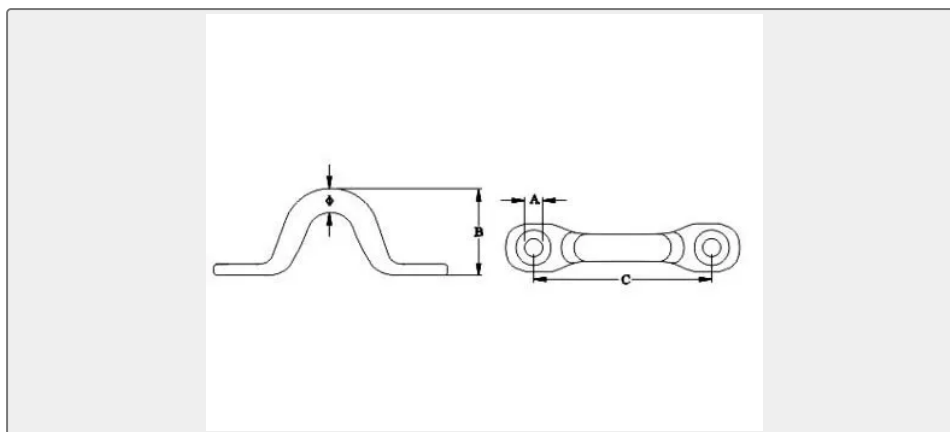

Jinbo Marine

Marine & Offshore Equipment Datasheet

PRODUCT DATASHEET

HOOK

Pad Eye,SS304 OR SS316

SIZE Φ mm A mm B mm C mm 4 4 3.2 16 32 5 ...

ISO9001 Supplier

Class Certificate

Export Supply

Key Highlights

Category	Hook
Material	Stainless steel
Weight / Size	SIZE Φ mm A mm B mm C mm 4 4 3.2 16 32 5 5 4.2 17.5 40 6 6 5.2 22.5 45 8...
Certificate	ABS, LR, BV, DNVGL, NK, KR, IRS, RMRS, CCS

We can supply according to your requirement, drawings, class certificate needs, and delivery schedule.

Technical Specifications

Category	Hook	Model / SKU	PAD-EYE-SS304-OR-SS316
Material	Stainless steel	Weight / Size	SIZE Φ mm A mm B mm C mm 4 4 3.2 16 32 5 5 4.2 17.5 40 6 6 5.2 22.5 45 8 8 5.2 23 50 10 10 8.2 28 62
Certificate	ABS, LR, BV, DNVGL, NK, KR, IRS, RMRS, CCS	Warranty	12 Months unless specified otherwise
Origin	China		

China Pad Eye,SS304 OR SS316:

SIZE	Φ mm	A mm	B mm	C mm
4	4	3.2	16	32
5	5	4.2	17.5	40
6	6	5.2	22.5	45
8	8	5.2	23	50
10	10	8.2	28	62