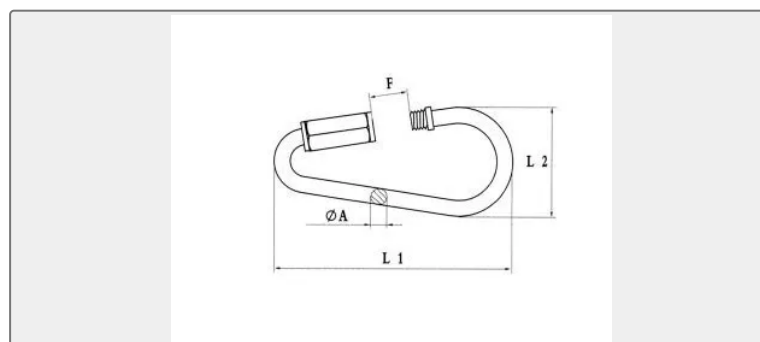

Jinbo Marine

Marine & Offshore Equipment Datasheet

PRODUCT DATASHEET

YACHT & BOAT ACCESSORY

Pear Shaped Quick Link, SS304 OR SS316, Steel Electric Galvanized

ΦA mm L1 mm L2 mm F mm W.L.L LBS 3.5 52 27 9.5 120 ...

Technical Specifications

Category	Yacht & Boat Accessory	Model / SKU	PEAR-SHAPED-QUICK-LINK-SS304-OR-SS316-STEEL-ELECTRIC-GALVANIZED
Material	Stainless steel	Certificate	ABS, LR, BV, DNVGL, NK, KR, IRS, RMRS, CCS
Warranty	12 Months unless specified otherwise	Origin	China

China Pear Shaped Quick Link, SS304 OR SS316, Steel Electric Galvanized:

ΦA mm	L1 mm	L2 mm	F mm	W.L.L LBS
3.5	52	27	9.5	120
4	60	32	11	350
5	70	37	12	450
6	81	42.8	14	600
8	100	50.8	17	1100
9	108	57	19	1300
10	117.5	63.5	20.5	1500
12	141	76	23	1650