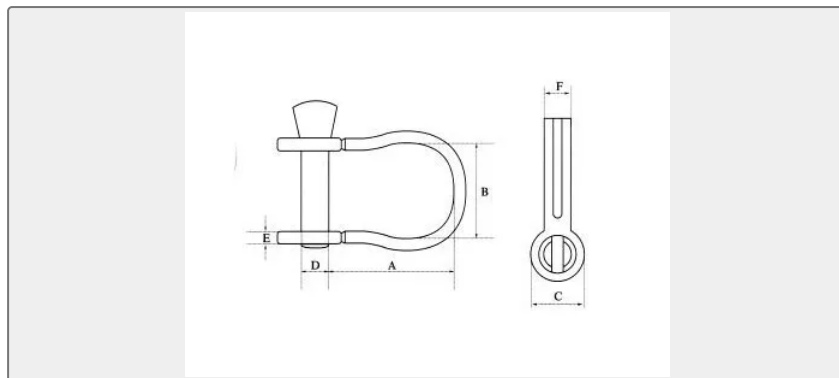

Jinbo Marine

Marine & Offshore Equipment Datasheet

PRODUCT DATASHEET

SHACKLE

Plate Bow Shackle, SS304 OR SS316

SIZE D mm A mm B mm E mm F mm 4 4 15 9.5 1.5 ...

ISO9001 Supplier

Class Certificate

Export Supply

Key Highlights

Category	Shackle
Material	Stainless steel
Weight / Size	SIZE D mm A mm B mm E mm F mm 4 4 15 9.5 1.5 4.8 5 5 17 11 2 6.7 6 6 23 ...
Certificate	ABS, LR, BV, DNVGL, NK, KR, IRS, RMRS, CCS

We can supply according to your requirement, drawings, class certificate needs, and delivery schedule.

Technical Specifications

Category	Shackle	Model / SKU	PLATE-BOW-SHACKLE-SS304-OR-SS316
Material	Stainless steel	Weight / Size	SIZE D mm A mm B mm E mm F mm 4 4 15 9.5 1.5 4.8 5 5 17 11 2 6.7 6 6 23 16 3 8 8 8 31 23 4 8 10 10 40 25 5 11.5 12 12 50 28.5 6 14
Certificate	ABS, LR, BV, DNVGL, NK, KR, IRS, RMRS, CCS	Warranty	12 Months unless specified otherwise
Origin	China		

China Plate Bow Shackle, SS304 OR SS316:

SIZE	D mm	A mm	B mm	E mm	F mm
4	4	15	9.5	1.5	4.8
5	5	17	11	2	6.7
6	6	23	16	3	8
8	8	31	23	4	8
10	10	40	25	5	11.5
12	12	50	28.5	6	14