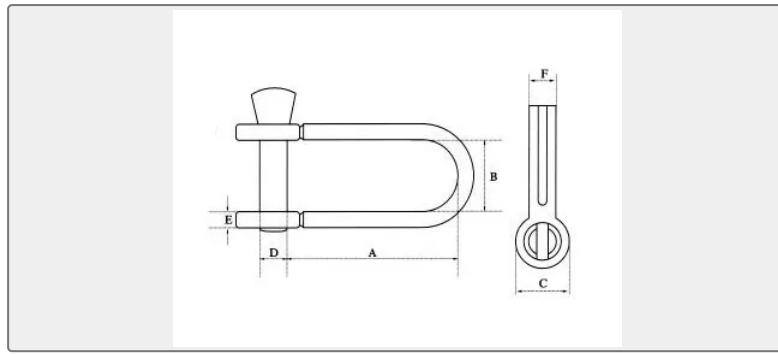

## Plate Dee Shackle ,SS304 OR SS316

SIZE D mm A mm B mm C mm E mm F mm M4 4 17...

ISO9001 Supplier

Class Certificate

Export Supply

### Key Highlights

<b>Category</b>	Shackle
<b>Material</b>	Stainless steel
<b>Weight / Size</b>	SIZE D mm A mm B mm C mm E mm F mm M4 4 17 10 9.5 1.5 5.7 M5 5 20 12.5 1...
<b>Certificate</b>	ABS, LR, BV, DNVGL, NK, KR, IRS, RMRS, CCS

### Technical Specifications

<b>Category</b>	Shackle	<b>Model / SKU</b>	PLATE-DEE-SHACKLE-SS304-OR-SS316
<b>Material</b>	Stainless steel	<b>Weight / Size</b>	SIZE D mm A mm B mm C mm E mm F mm M4 4 17 10 9.5 1.5 5.7 M5 5 20 12.5 12 2 7 M6 6 24 15 14.5 3 8 M8 8 44 21 18 4 10
<b>Certificate</b>	ABS, LR, BV, DNVGL, NK, KR, IRS, RMRS, CCS	<b>Warranty</b>	12 Months unless specified otherwise
<b>Origin</b>	China		

## China Plate Dee Shackle ,SS304 OR SS316:

SIZE	D mm	A mm	B mm	C mm	E mm	F mm
M4	4	17	10	9.5	1.5	5.7
M5	5	20	12.5	12	2	7
M6	6	24	15	14.5	3	8
M8	8	44	21	18	4	10