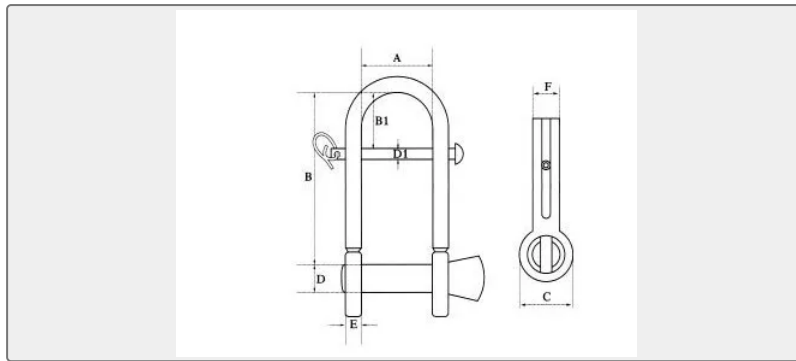

SHACKLE

Plate Dee Shackle With Cross Bar,SS304 OR SS316 CSXK0704

SIZE D A B B1 C D1 E F M5 5 17 3...

- ISO9001 Supplier
- Class Certificate
- Export Supply

Key Highlights

Category	Shackle
Material	Stainless steel
Weight / Size	SIZE D A B B1 C D1 E F M5 5 17 34 8 11 3 3 6.5 M6 6 17 41 10 15 3 3 7.5 ...
Certificate	ABS, LR, BV, DNVGL, NK, KR, IRS, RMRS, CCS

We can supply according to your requirement, drawings, class certificate needs, and delivery schedule.

Technical Specifications			
Category	Shackle	Model / SKU	PLATE-DEE-SHACKLE-WITH-CROSS-BAR-SS304-OR-SS316-CSXK0704
Material	Stainless steel	Weight / Size	SIZE D A B B1 C D1 E F M5 5 17 34 8 11 3 3 6.5 M6 6 17 41 10 15 3 3 7.5 M8 8 24 42 12 18.5 3 4 8
Certificate	ABS, LR, BV, DNVGL, NK, KR, IRS, RMRS, CCS	Warranty	12 Months unless specified otherwise
Origin	China		

China Plate Dee Shackle With Cross Bar,SS304 OR SS316 CSXK0704:

SIZE	D	A	B	B1	C	D1	E	F
M5	5	17	34	8	11	3	3	6.5
M6	6	17	41	10	15	3	3	7.5
M8	8	24	42	12	18.5	3	4	8