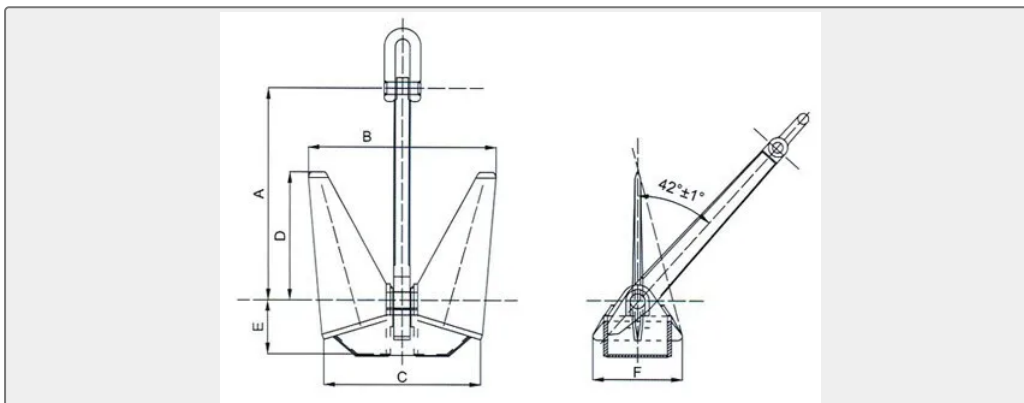

We can supply according to your requirement, drawings, class certificate needs, and delivery schedule.

Technical Specifications

| | | | |
|---------------|--|-------------|--------------------------------------|
| Category | High Holding Power Anchor | Model / SKU | POOL-N-Anchor-POOL-Anchor-N-Type |
| Standard | DIN | Material | Casting Steel |
| Weight / Size | 12KGS to 20625KGS | Surface | Black Painting |
| Certificate | ABS, LR, BV, DNV, GL, RINA, NK, KR, RS, IRS, CCS | Warranty | 12 Months unless specified otherwise |
| Origin | China | | |

CONTENTS

- China Type N Anchor (Anchor, N Type):
- Dimension Table:
- Technical Spec:

China Type N Anchor (Anchor, N Type):

Type N Anchor (Type Anchor, N Type)

0.042176s

Type N **Anchor** (Pool Anchor, N Type) is also an **High Holding Power Anchor**, holding-power-to-weight is about 6, anchor flukes are smooth and sharp, suitable for all soil conditions, drop and weigh anchor is convenient, commonly used as Bow Anchor or Offdrill Anchor.

Dimension Table:

| Nominal Weight (KG) | Size(mm) | | | | | | |
|---------------------|----------|-----|-----|-----|------|-----|--|
| | A | B | C | D | E | F | |
| 12 | 323 | 275 | 250 | 65 | 383 | 155 | |
| 20 | 386 | 325 | 300 | 75 | 458 | 185 | |
| 25 | 409 | 350 | 316 | 80 | 485 | 200 | |
| 40 | 479 | 410 | 370 | 95 | 567 | 235 | |
| 50 | 517 | 440 | 400 | 100 | 613 | 255 | |
| 60 | 550 | 470 | 425 | 110 | 652 | 270 | |
| 80 | 608 | 515 | 470 | 120 | 720 | 295 | |
| 100 | 653 | 555 | 505 | 130 | 775 | 320 | |
| 120 | 699 | 595 | 540 | 135 | 825 | 340 | |
| 135 | 723 | 614 | 562 | 139 | 858 | 342 | |
| 160 | 764 | 650 | 590 | 150 | 905 | 370 | |
| 180 | 795 | 675 | 615 | 155 | 940 | 385 | |
| 200 | 825 | 700 | 640 | 160 | 978 | 400 | |
| 225 | 858 | 729 | 666 | 165 | 1016 | 406 | |
| 240 | 880 | 745 | 680 | 175 | 1040 | 406 | |