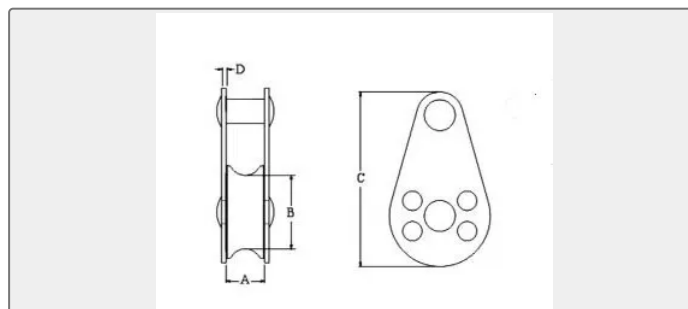

ROPE THIMBLES

Pulley Block- Type B (Pin Rivet) Nylon Sheave, SS304 OR SS316

A mm B mm C mm D mm 10 19 45.17 1.2

ISO9001 Supplier

Class Certificate

Export Supply

Key Highlights

Category	Rope Thimbles
Material	Stainless steel
Certificate	ABS, LR, BV, DNVGL, NK, KR, IRS, RMRS, CCS

We can supply according to your requirement, drawings, class certificate needs, and delivery schedule.

Technical Specifications

Category	Rope Thimbles	Model / SKU	PULLEY-BLOCK-TYPE-B-PIN-RIVET-NYLON-SHEAVE-SS304-OR-SS316
Material	Stainless steel	Certificate	ABS, LR, BV, DNVGL, NK, KR, IRS, RMRS, CCS
Warranty	12 Months unless specified otherwise	Origin	China

China Pulley Block- Type B (Pin Rivet) Nylon Sheave, SS304 OR SS316:

A mm	B mm	C mm	D mm
10	19	45.17	1.2