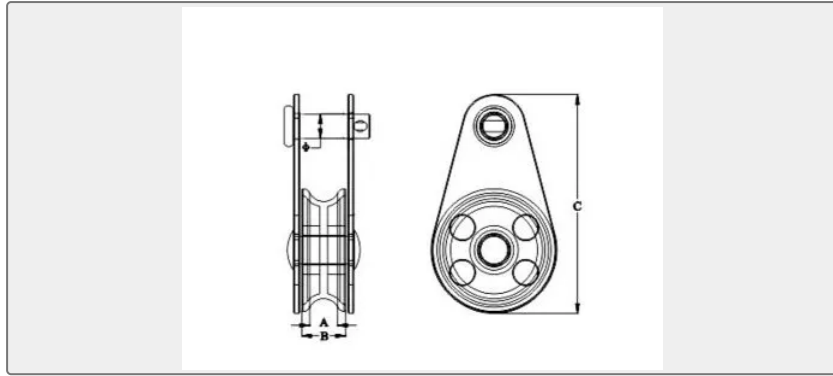

ROPE THIMBLES

Pulley Block- Type C (Removable Pin With)Nylon Sheave

Φ mm A mm B mm C mm 5 7 9 50

ISO9001 Supplier

Class Certificate

Export Supply

Key Highlights

Category	Rope Thimbles
Material	Stainless steel
Certificate	ABS, LR, BV, DNVGL, NK, KR, IRS, RMRS, CCS

We can supply according to your requirement, drawings, class certificate needs, and delivery schedule.

Technical Specifications

Category	Rope Thimbles	Model / SKU	PULLEY-BLOCK-TYPE-C-REMOVABLE-PIN-WITH-NYLON-SHEAVE
Material	Stainless steel	Certificate	ABS, LR, BV, DNVGL, NK, KR, IRS, RMRS, CCS
Warranty	12 Months unless specified otherwise	Origin	China

China Pulley Block- Type C (Removable Pin With)Nylon Sheave:

Φ mm	A mm	B mm	C mm
5	7	9	50