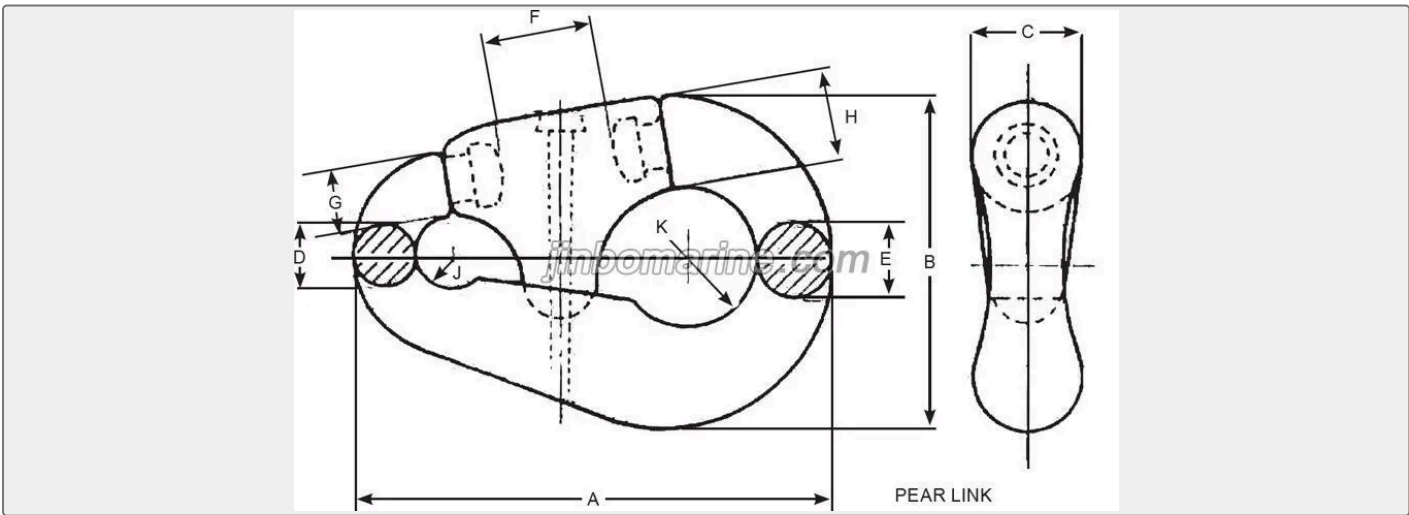

Jinbo Marine

Marine & Offshore Equipment Datasheet

PRODUCT DATASHEET

ANCHOR CHAIN

Pear shaped anchor connecting link

Pear shaped anchor connecting link(Pear Link) dimensions in mm NO A B ...

ISO9001 Supplier

Class Certificate

Export Supply

Key Highlights

Category	Anchor Chain
Standard	EN
Weight / Size	Pear shaped anchor connecting link(Pear Link) dimensions in mm NO A B...
Certificate	ABS, LR, BV, DNVGL, NK, KR, IRS, RMRS, CCS

We can supply according to your requirement, drawings, class certificate needs, and delivery schedule.

Technical Specifications			
Category	Anchor Chain	Model / SKU	Pear-shaped-anchor-connecting-link
Standard	EN	Weight / Size	Pear shaped anchor connecting link(Pear Link) dimensions in mm NO A B C D E F G H J K Weight(KG) 4 298 206 59 40 48 83 44x44 56 26 43 13 5 378 260 76 51 64 100 51x60 74 32 52 27 6 454 313 92 60 76 121 62x73 88 37 64 49 7 562 376 117 79 95 149 85x79 111 48 76 94 8 654 419 133 92 124 149 111 x 102 130x133 54 79 149 9 692 435 146 98 130 159 124 x 137 141 57 83 236 10 889 571 190 121 165 190 130 181 73 108 386 11 940 610 203 127 175 203 156 200 76 111 418
Certificate	ABS, LR, BV, DNVGL, NK, KR, IRS, RMRS, CCS	Warranty	12 Months unless specified otherwise
Origin	China		

China Pear shaped anchor connecting link:

Pear shaped anchor connecting link(Pear Link) dimensions in mm

NO	A	B	C	D	E	F	G	H	J	K	Weight(KG)
4	298	206	59	40	48	83	44x44	56	26	43	13
5	378	260	76	51	64	100	51x60	74	32	52	27
6	454	313	92	60	76	121	62x73	88	37	64	49