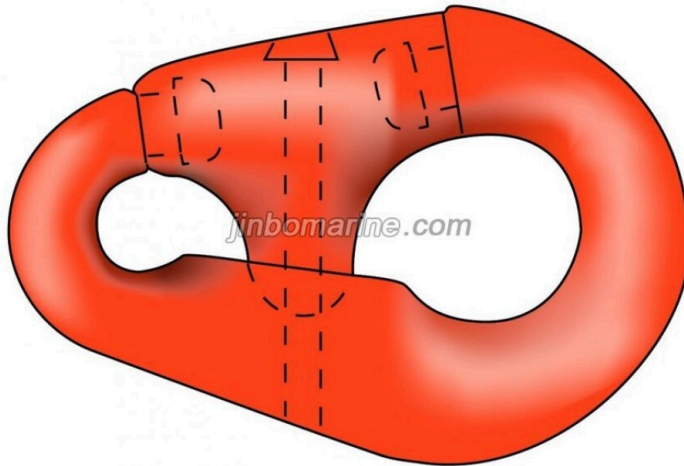

Jinbo Marine

Marine & Offshore Equipment Datasheet

PRODUCT DATASHEET

ANCHOR CHAIN

Pear shaped anchor connecting link

Pear shaped anchor connecting link(Pear Link) dimensions in mm NO A B ...

ISO9001 Supplier

Class Certificate

Export Supply

Key Highlights

Category	Anchor Chain
Standard	EN
Weight / Size	Pear shaped anchor connecting link(Pear Link) dimensions in mm NO A B...
Certificate	ABS, LR, BV, DNVGL, NK, KR, IRS, RMRS, CCS

We can supply according to your requirement, drawings, class certificate needs, and delivery schedule.

Technical Specifications			
Category	Anchor Chain	Model / SKU	Pear-shaped-anchor-connecting-link
Standard	EN	Weight / Size	Pear shaped anchor connecting link(Pear Link) dimensions in mm NO A B C D E F G H J K Weight(KG) 4 298 206 59 40 48 83 44x44 56 26 43 13 5 378 260 76 51 64 100 51x60 74 32 52 27 6 454 313 92 60 76 121 62x73 88 37 64 49 7 562 376 117 79 95 149 85x79 111 48 76 94 8 654 419 133 92 124 149 111 x 102 130x133 54 79 149 9 692 435 146 98 130 159 124 x 137 141 57 83 236 10 889 571 190 121 165 190 130 181 73 108 386 11 940 610 203 127 175 203 156 200 76 111 418
Certificate	ABS, LR, BV, DNVGL, NK, KR, IRS, RMRS, CCS	Warranty	12 Months unless specified otherwise
Origin	China		

China Pear shaped anchor connecting link:

Pear shaped anchor connecting link(Pear Link) dimensions in mm

NO	A	B	C	D	E	F	G	H	J	K	Weight(KG)
4	298	206	59	40	48	83	44x44	56	26	43	13
5	378	260	76	51	64	100	51x60	74	32	52	27
6	454	313	92	60	76	121	62x73	88	37	64	49