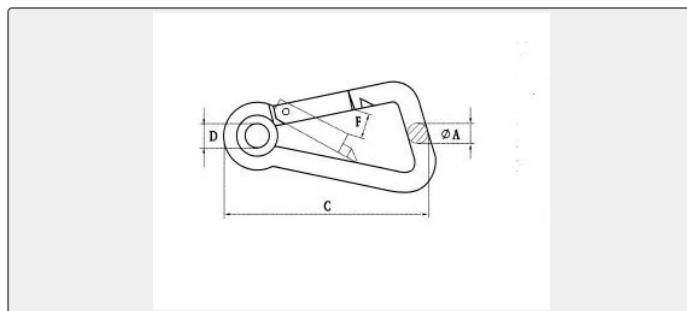

YACHT & BOAT ACCESSORY

Qbltque Angle Snap Hook With Eyelet, SS304 OR SS316 ,Steel Electric Galvanized

ISO9001 Supplier

Class Certificate

Export Supply

SIZE ΦA mm C mm D mm F mm W.L.L LBS 5*50 5 50 5 9 ...

Key Highlights

Category	Yacht & Boat Accessory
Material	Stainless steel
Weight / Size	SIZE ΦA mm C mm D mm F mm W.L.L LBS 5*50 5 50 5 9 100 6*60 6 60 5 10 140...
Certificate	ABS, LR, BV, DNVGL, NK, KR, IRS, RMRS, CCS

We can supply according to your requirement, drawings, class certificate needs, and delivery schedule.

Technical Specifications

Category	Yacht & Boat Accessory	Model / SKU	QBLTQUE-ANGLE-SNAP-HOOK-WITH-EYELET-SS304-OR-SS316-STEEL-ELECTRIC-GALVANIZED
Material	Stainless steel	Weight / Size	SIZE ΦA mm C mm D mm F mm W.L.L LBS 5*50 5 50 5 9 100 6*60 6 60 5 10 140 8*80 8 80 10 13 250 10*100 10 100 13 18 400 11*120 11 120 13 24 500
Certificate	ABS, LR, BV, DNVGL, NK, KR, IRS, RMRS, CCS	Warranty	12 Months unless specified otherwise
Origin	China		

China Qbltque Angle Snap Hook With Eyelet, SS304 OR SS316 ,Steel Electric Galvanized:

SIZE	ΦA mm	C mm	D mm	F mm	W.L.L LBS
5*50	5	50	5	9	100
6*60	6	60	5	10	140
8*80	8	80	10	13	250
10*100	10	100	13	18	400
11*120	11	120	13	24	500