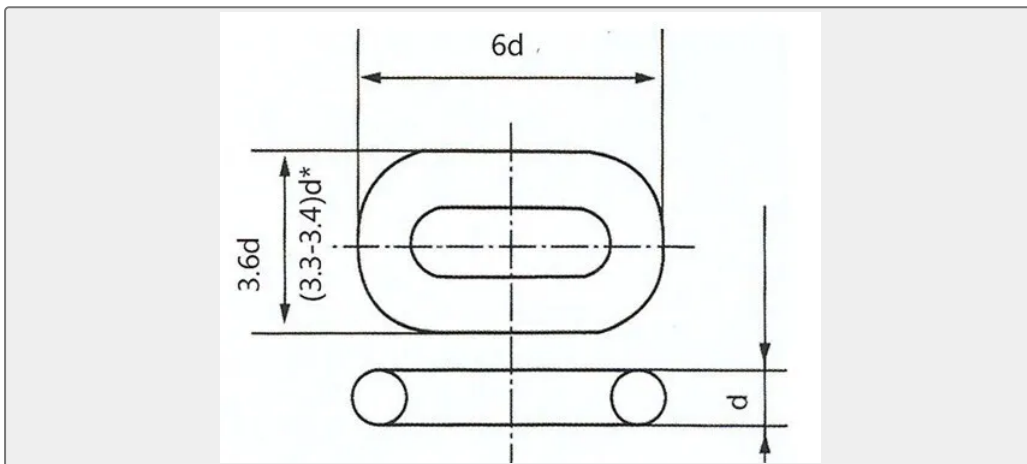

China R4S Offshore Studless Link Mooring Chain:

R4S Studless Link Mooring Chain is higher grade than R4 Studless Link Mooring Chain, this chain can withstand deep seawater environment.

Main Specifications:

Size: 76mm-162mm

Grade: R4S

Finish: Black Painted.

Test Report: ABS, LR, BV, GL, RINA, DNV, NK, KR, CCS

Proof Load for R4S Studless Link Mooring Chain