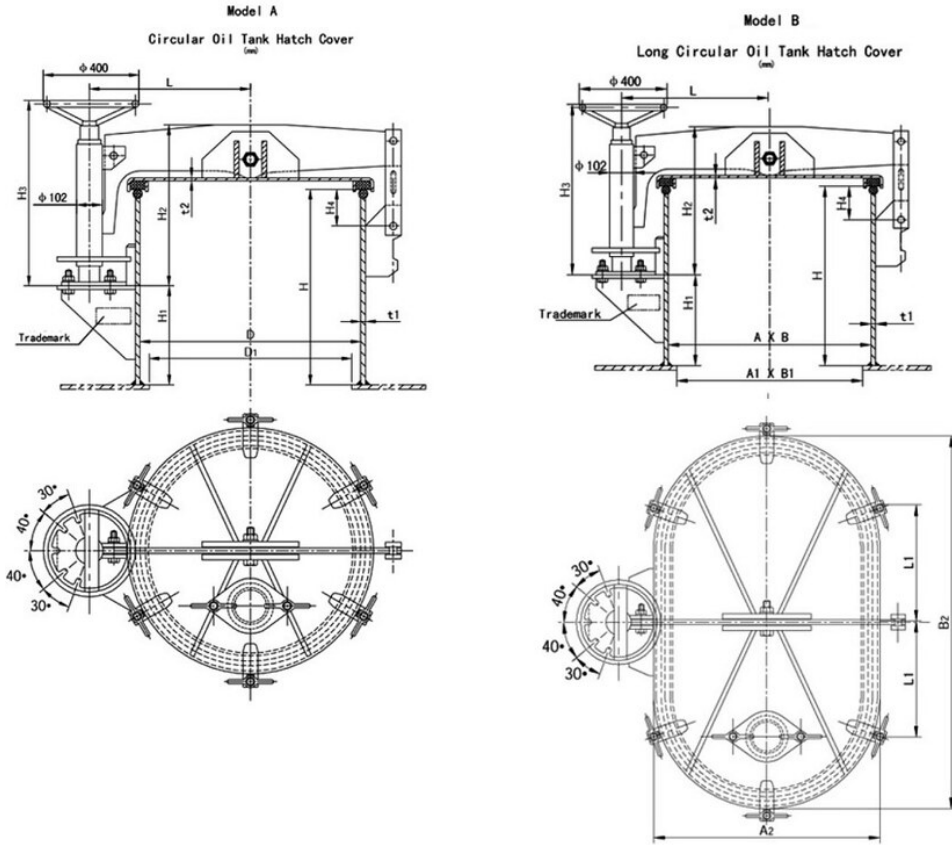

## China Rotating Oiltight Hatch Cover:

Standard: CB/T282-94

The rotating oiltight hatch cover is used as the oil tight hatch cover of cargo tank passageway onboard oil tanker.

## Main Size List(mm):

Type A

| Type | Clear Size D | Deck Opening Size D1 | H   | H1  | H2  | H3       | H4  | L   | t1 | t2 | Clip Quantity | Weight(kgs) |     |
|------|--------------|----------------------|-----|-----|-----|----------|-----|-----|----|----|---------------|-------------|-----|
| A    | 600          | 570                  | 600 | 290 | 538 | 585--700 | 100 | 480 | 10 | 12 | 4             | 295         |     |
|      | 700          | 670                  |     |     |     |          |     | 530 |    |    |               | 6           | 325 |
|      | 800          | 770                  |     |     |     |          |     | 580 |    |    |               | 417         |     |
|      | 1000         | 970                  |     |     |     |          |     | 682 | 12 | 14 | 539           |             |     |
| 1200 | 170          | 782                  |     |     |     |          | 630 |     |    |    |               |             |     |