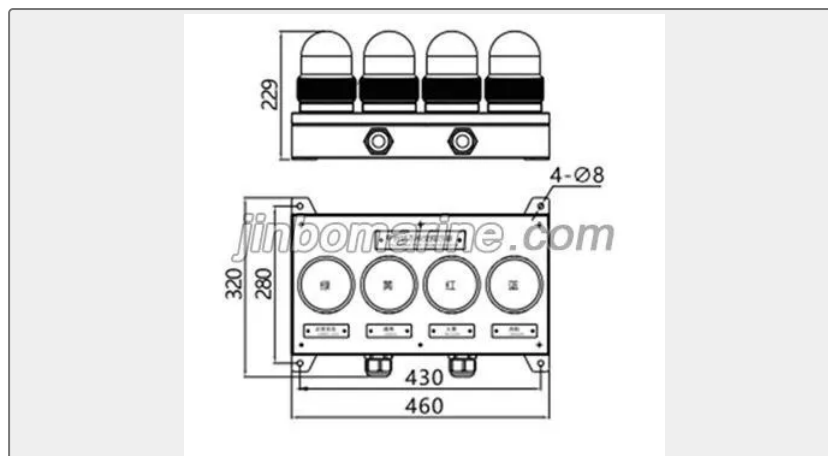

### Technical Specifications

Category	CKY Marine Public Address System	Model / SKU	SG-4C1-Platform-State-Visual-Indicator
Standard	EN	Material	SG-4C1 Platform State Visual Indicator 1)Chapter 2 of Part 4 of the"Steel Ship Classification Rules" of the China Classification Society;
Certificate	ABS, LR, BV, DNVGL, NK, KR, IRS, RMRS, CCS	Warranty	12 Months unless specified otherwise
Origin	China		

## China SG-4C1 Platform State Visual Indicator:

SG-4C1 Platform State Visual Indicator

- 1)Chapter 2 of Part 4 of the"Steel Ship Classification Rules" of the China Classification Society;
- 2)Chapter 3,Part 5 of the "Classification Rule for Offshore Mobile Units"
- 3)Chapter, of International life-saving code,as amended by MSC.218(82);
- 4)IMO resolution A.1021 (26) code on alerts and indicators,2009.

Colour: White RAL7035

Power supply: AC220V±10% or DC24V±10%

Shell material: SUS304/316

Cable gland: 2-PG25

IP rating: IP56

Rated power: 4x5W