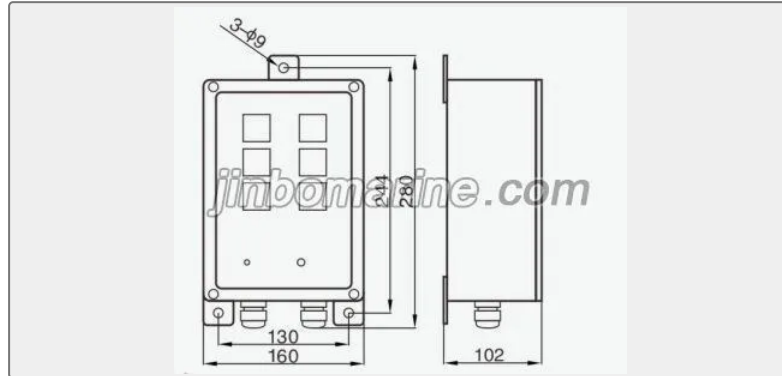

Power supply:SGF-6/7/8: DC24V -25% +30%

SGF-6A/7A/8A: AC220V±10%

Color: Black (RAL9005)

IP class:IP20/44

Weight:1.6/2.2Kg

Power:5W

Stuffing box cable entrance hole size:2-Φ18mm

General emergency alarm, telegraph signal, telephone call, engine fault, CO₂, release alarm, fire alarm, dead man alarm and water mist alarm

Mode of communication: Serial communication

Alarm signal loudness:70dB ~ 90dB

Telephone call:600Hz/12100Hz Conversion alarm tone

Telegraph alarm: 600Hz Intermittent alarm tone

Main engine fault: 800Hz/1000Hz Conversion alarm tone

General emergency alarm: 1000Hz Seven short and one long alarm tone

CO₂ Release alarm:1000Hz Continuous alarm tone

Fire alarm: 500~1200Hz Continuous FM alarm tone

Dead man alarm: 500~1000Hz Intermittent FM alarm tone in equal changes

Water mist alarm:600Hz Continuous alarm tone