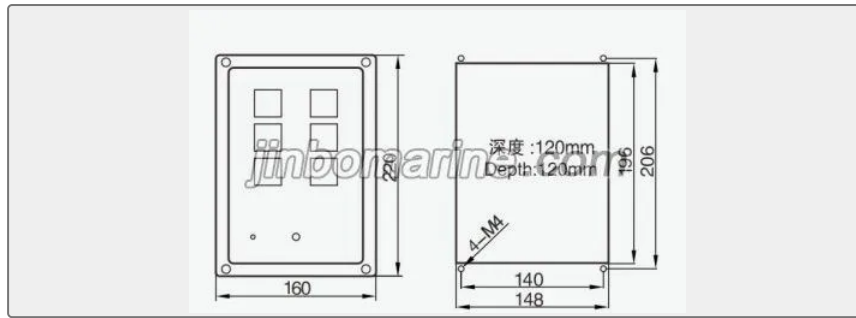

Power supply:SGF-6/7/8: DC24V -25% +30%

SGF-6A/7A/8A: AC220V±10%

Color: Black (RAL9005)

IP class:IP20/44

Weight:1.6/2.2Kg

Power:5W

Stuffing box cable entrance hole size:2-Φ18mm

General emergency alarm, telegraph signal, telephone call, engine fault, CO₂, release alarm, fire alarm, dead man alarm and water mist alarm

Mode of communication: Serial communication

Alarm signal loudness:70dB ~ 90dB

Telephone call:600Hz/12100Hz Conversion alarm tone

Telegraph alarm: 600Hz Intermittent alarm tone

Main engine fault: 800Hz/1000Hz Conversion alarm tone

General emergency alarm: 1000Hz Seven short and one long alarm tone

CO₂ Release alarm:1000Hz Continuous alarm tone

Fire alarm: 500~1200Hz Continuous FM alarm tone

Dead man alarm: 500~1000Hz Intermittent FM alarm tone in equal changes

Water mist alarm:600Hz Continuous alarm tone