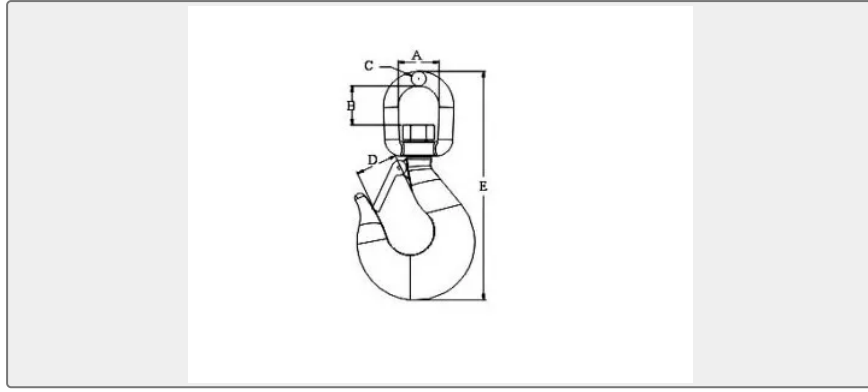

## Sltp Hook-Heavy Type (Swivel End With Safety Latch) ,SS304 OR SS316 CSGH08

ISO9001 Supplier

Class Certificate

Export Supply

SIZE A mm B mm C mm D mm E mm 117 21.5 22 6.5 21.5 ...

	Key Highlights	
	Category	Hook
	Standard	EN
	Material	Stainless steel
	Weight / Size	SIZE A mm B mm C mm D mm E mm 117 21.5 22 6.5 21.5 117 140 28 28 9 25.8 ...
Certificate	ABS, LR, BV, DNVGL, NK, KR, IRS, RMRS, CCS	
		We can supply according to your requirement, drawings, class certificate needs, and delivery schedule.

Technical Specifications			
Category	Hook	Model / SKU	SLTP-HOOK-HEAVY-TYPE-SWIVEL-END-WITH-SAFETY-LATCH-SS304-OR-SS316-CSGH08
Standard	EN	Material	Stainless steel
Weight / Size	SIZE A mm B mm C mm D mm E mm 117 21.5 22 6.5 21.5 117 140 28 28 9 25.8 141.5 160 28 28.5 10 29 162 200 36 34.5 13 36.9 202.3	Certificate	ABS, LR, BV, DNVGL, NK, KR, IRS, RMRS, CCS
Warranty	12 Months unless specified otherwise	Origin	China

## China Sltp Hook-Heavy Type (Swivel End With Safety Latch) ,SS304 OR SS316 CSGH08:

SIZE	A mm	B mm	C mm	D mm	E mm
117	21.5	22	6.5	21.5	117
140	28	28	9	25.8	141.5
160	28	28.5	10	29	162
200	36	34.5	13	36.9	202.3