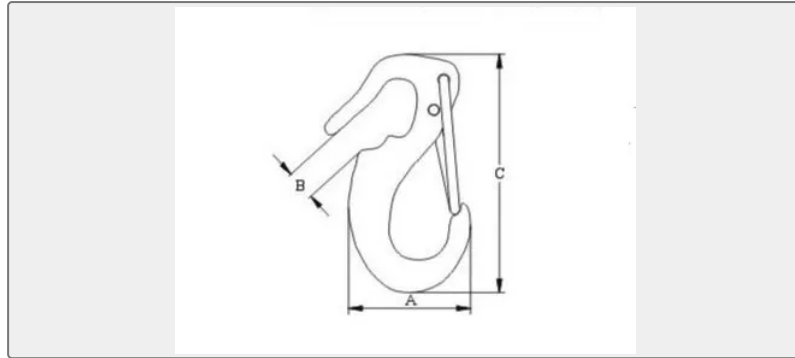

SIZE A mm B mm C mm SWL kgs BL kgs 50 25 9 50 60 ...

**Key Highlights**

Category	Yacht & Boat Accessory
Standard	EN
Material	Stainless steel
Weight / Size	SIZE A mm B mm C mm SWL kgs BL kgs 50 25 9 50 60 250 63 30 8.5 53 75 300...
Certificate	ABS, LR, BV, DNVGL, NK, KR, IRS, RMRS, CCS

We can supply according to your requirement, drawings, class certificate needs, and delivery schedule.

Technical Specifications

Category	Yacht & Boat Accessory	Model / SKU	SPRING-SNAP-CASTING-HOOK-END-SS304-OR-SS316
Standard	EN	Material	Stainless steel
Weight / Size	SIZE A mm B mm C mm SWL kgs BL kgs 50 25 9 50 60 250 63 30 8.5 53 75 300 60 32.75 7.5 60 80 320 65 35 8.7 65 85 350 90 49 11 90 175 700	Certificate	ABS, LR, BV, DNVGL, NK, KR, IRS, RMRS, CCS
Warranty	12 Months unless specified otherwise	Origin	China

China Spring Snap-Casting Hook End, SS304 OR SS316:

SIZE	A mm	B mm	C mm	SWL kgs	BL kgs
50	25	9	50	60	250
63	30	8.5	53	75	300
60	32.75	7.5	60	80	320
65	35	8.7	65	85	350
90	49	11	90	175	700