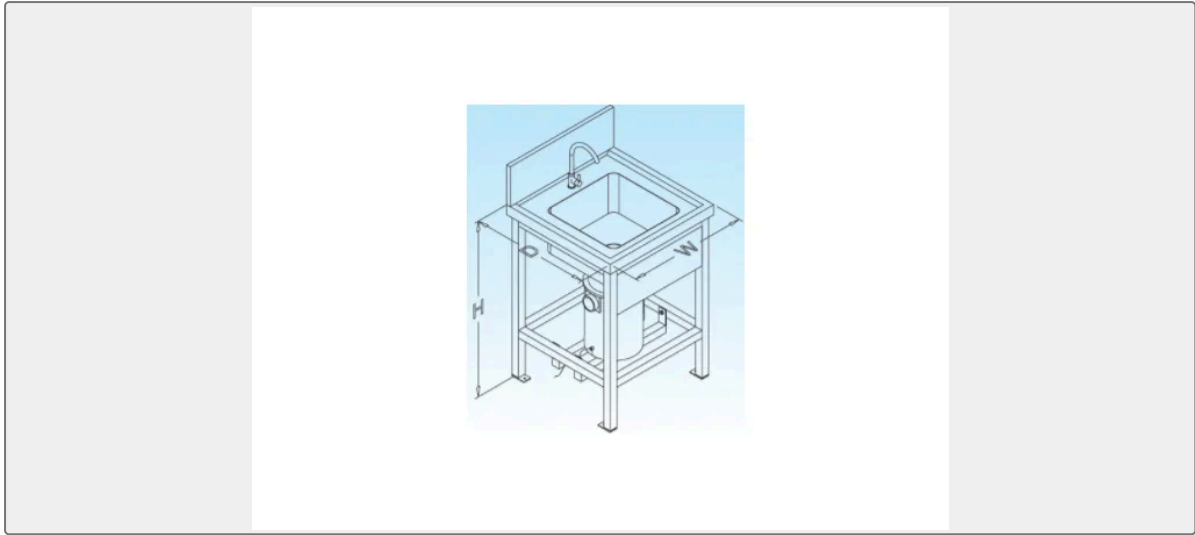

SS100-35 Marine Sewage Crusher With Pool Drawing

SS100-35 Marine Sewage Crusher With Pool Parameters

Model	LC5-13	SS100-35	SS200-39	510A	515A	JZFXJ15-00
Crushing Amount	150kg/h	300kg/h	400kg/h	300kg/h	400kg/h	1-15kg/min
Voltage	0.45	0.75	1.5	0.75	1.1	1.5
Power(kw)	220v-1PH-50Hz/60Hz		380/415V-3PH-50Hz	380/415V-3PH-50Hz 440/480v 3ph-60Hz		
Size(mm)	φ204x362	320x240x432	370X300X468	φ253x427	φ253x427	420x403x855
Weight(kg)	16	23	50	26	29	100