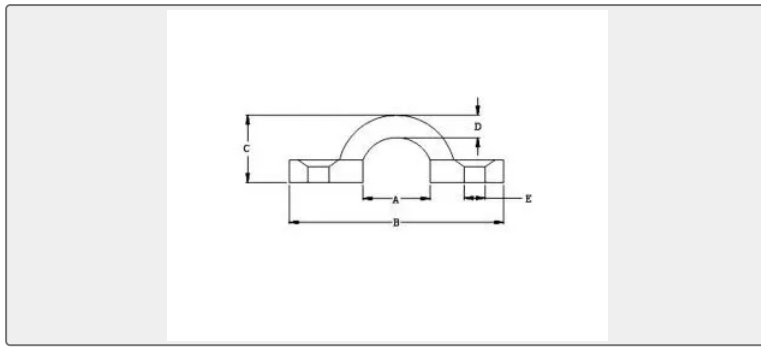

SIZE A mm B mm C mm D mm E mm 10g 15 48 15 5 ...

Key Highlights

Category	Hook
Material	Stainless steel
Weight / Size	SIZE A mm B mm C mm D mm E mm 10g 15 48 15 5 4.7
Certificate	ABS, LR, BV, DNVGL, NK, KR, IRS, RMRS, CCS

We can supply according to your requirement, drawings, class certificate needs, and delivery schedule.

Technical Specifications

Category	Hook	Model / SKU	STRONG-PAD-EYE-CASTING-SS304-OR-SS316
Material	Stainless steel	Weight / Size	SIZE A mm B mm C mm D mm E mm 10g 15 48 15 5 4.7
Certificate	ABS, LR, BV, DNVGL, NK, KR, IRS, RMRS, CCS	Warranty	12 Months unless specified otherwise
Origin	China		

China Strong Pad Eye (Casting), SS304 OR SS316:

SIZE	A mm	B mm	C mm	D mm	E mm
10g	15	48	15	5	4.7