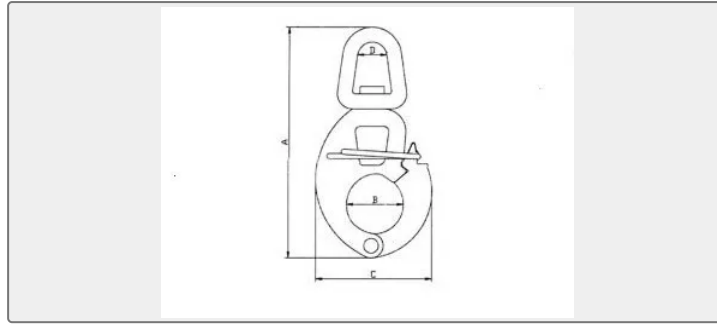

YACHT & BOAT ACCESSORY

Swivel Snap Shackles With Eye End, SS304 OR SS316

SIZE A mm B mm C mm D mm 93 93 23 45 14

ISO9001 Supplier

Class Certificate

Export Supply

Key Highlights

Category	Yacht & Boat Accessory
Standard	EN
Material	Stainless steel
Weight / Size	SIZE A mm B mm C mm D mm 93 93 23 45 14
Certificate	ABS, LR, BV, DNVGL, NK, KR, IRS, RMRS, CCS

We can supply according to your requirement, drawings, class certificate needs, and delivery schedule.

Technical Specifications

Category	Yacht & Boat Accessory	Model / SKU	SWIVEL-SNAP-SHACKLES-WITH-EYE-END-SS304-OR-SS316
Standard	EN	Material	Stainless steel
Weight / Size	SIZE A mm B mm C mm D mm 93 93 23 45 14	Certificate	ABS, LR, BV, DNVGL, NK, KR, IRS, RMRS, CCS
Warranty	12 Months unless specified otherwise	Origin	China

China Swivel Snap Shackles With Eye End, SS304 OR SS316:

SIZE	A mm	B mm	C mm	D mm
93	93	23	45	14