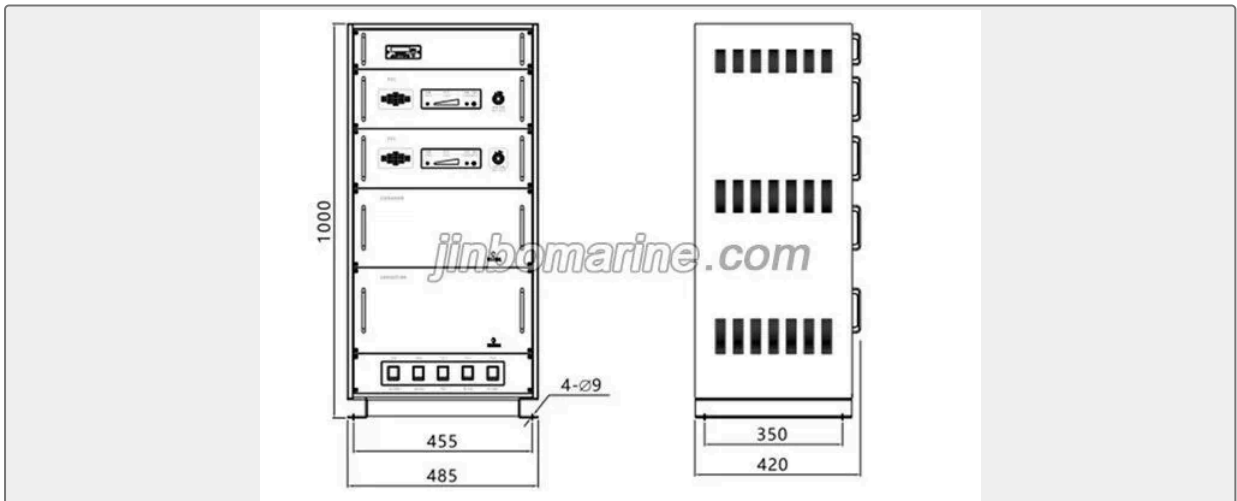

We can supply according to your requirement, drawings, class certificate needs, and delivery schedule.

Technical Specifications			
<b>Category</b>	SZT Intergrated Communication System	<b>Model / SKU</b>	SZT-1-Integrated-Communication-Main-Unit
<b>Material</b>	SZT-1 Integrated Communication Main Unit 1)Chapter 2 of Part 4 of the " Steel Ship Classification Rules" of the China Classification Society;	<b>Weight / Size</b>	Power Tel.Uers Power consumption Power supply Colour Shell material IP rating Weight 1 2x100 8-40 2x250+250 2xAC220V 2xDC24V White RAL 7035 Q235B IP22 120KGS 2 2x200 8-40 2x500+250 2xAC220V 2xDC24V White RAL 7035 Q235B IP22 120KGS 3 2x300 8-40 2x800+250 2xAC220V 2xDC24V White RAL 7035 Q235B IP22 135KGS 4 2x400 8-40 2x1200+250 2xAC220V 2xDC24V White RAL 7035 Q235B IP22 135KGS
<b>Certificate</b>	ABS, LR, BV, DNVGL, NK, KR, IRS, RMRS, CCS	<b>Warranty</b>	12 Months unless specified otherwise
<b>Origin</b>	China		

## China SZT-1 Integrated Communication Main Unit:

SZT-1 Integrated Communication Main Unit

1)Chapter 2 of Part 4 of the " Steel Ship Classification Rules" of the China Classification Society;

NO.	Power	Tel.Uers	Power consumption	Power supply	Colour	Shell material	IP rating	Weight
1	2x100	8-40	2x250+250	2xAC220V 2xDC24V	White RAL 7035	Q235B	IP22	120KGS