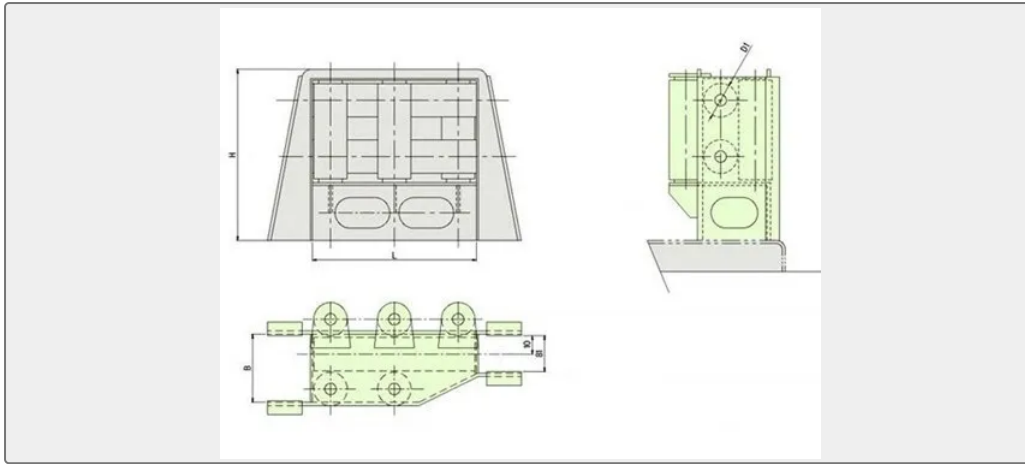

We can supply according to your requirement, drawings, class certificate needs, and delivery schedule.

Technical Specifications

Category	Marine Fairlead	Model / SKU	Saint-Lawrence-Fairlead
Standard	JIS	Material	steel
Weight / Size	Diameter of Roller L H B B1 Weight Diameter of Cable(mm) (D1) (mm) (mm) (mm) (mm) (KG) Tightwire Nylon Rope SLF-001 140mm 826 810 275 150 485 19.5 36 SLF-002 160mm 920 937 340 200 752 22.5 4 SLF-003 190mm 1002 1040 380 230 1080 26 45 SLF-004 200mm 1077 1119 435 255 1426 32.5 70	Surface	St.Lawrence fairlead Provide CCS , BV , LR , BV etc Certificate Customized service is available, Advanced equipment ,Strong consciousness in controlling quality Material:ZG230-450,Q235 Surface:
Certificate	ABS , BV, CCS, mill certificate etc.	Warranty	12 Months unless specified otherwise
Origin	China		