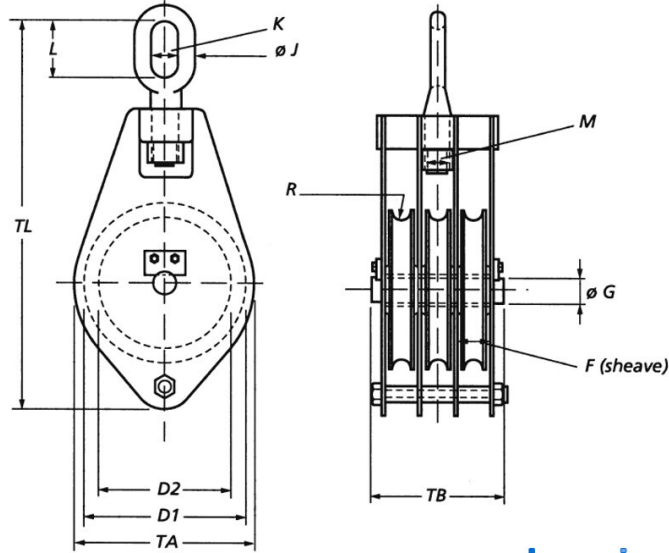

CONTENTS	■ Drawing :	■ Picture :
	■ Specification :	■ Product Advantage:
	■ Packing and Delivery :	■ How to Order?

Drawing :

dqmarine.com