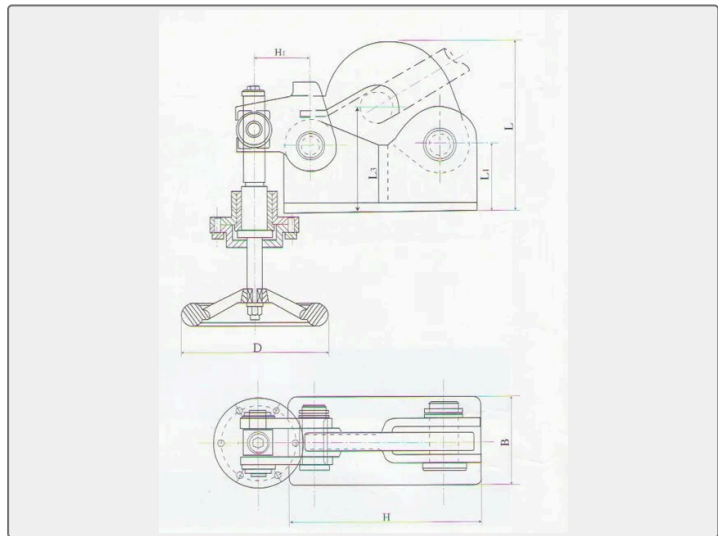

Technical Specifications			
Category	Anchor Releaser	Model / SKU	Screw-Type-Anchor-Releaser-CB289-81
Standard	DIN	Material	Cast Steel
Weight / Size	Anchor chain diameter B D L L1 L3 H H2 Weight(kg) SAR-001 25- 34 120 200 228 90 140 260 80 20 SAR-002 37-43 140 250 243 90 145 300 96 36 SAR-003 46-53 180 320 327 125 197 380 120 78 SAR-004 57-67 220 400 390 140 225 480 140 104 SAR-005 72-82 235 400 425 150 250 510 148 149 SAR-006 87-102 250 400 457 160 272 560 150 183 SAR-007 107- 122 270 400 485 175 285 630 170	Surface	Material:Cast Steel Surface:
Certificate	mill certificate etc.	Warranty	12 Months unless specified otherwise
Origin	China		

China Screw Type Anchor Releaser CB289-81:

Material:Cast Steel

Surface: polish

Smooth surface, elegant design, durable

Supply CCS,DNV,ABS,LR,GL,KR,BV,RINA certificate

1.can be made by stainless steel,steel or as requested.

2.short manufacturing term and prompt delivery.

3.good quality and competitive price.