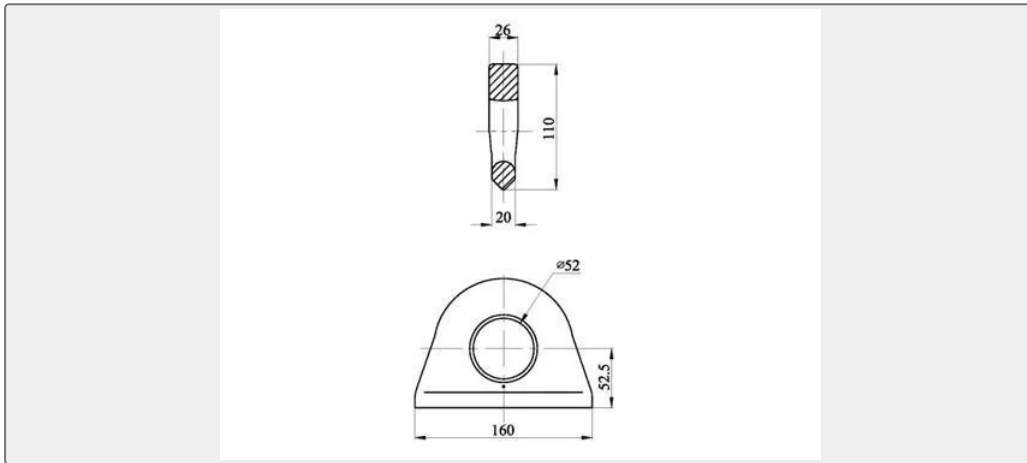

China Single Lashing Eyes:

- 1.All items are approved by major classification societies
- 2.customized design is available.

Material: Forged steel

Finish: paint

Weight:1.8kg

MIN BREAKING LOAD:500KN

Certification: All items are approved by major classification societies

Remarks: customized design is available

Our scope of supply(cotainer fastners) covers the follows:

D-ring, Lashing plate, Raised ISO foundations, Dovetail foundations, Flush sockets, Sliding foundations, Guide cone, Guide block, Turnbuckles, Lashing rods, Extension rods, Manual twistlocks, Semi-automatic twistlocks, Midlocks, Sliding twistlocks, Bridge fittings, Single stackers, Double stackers, Hanging stackers, ETC.