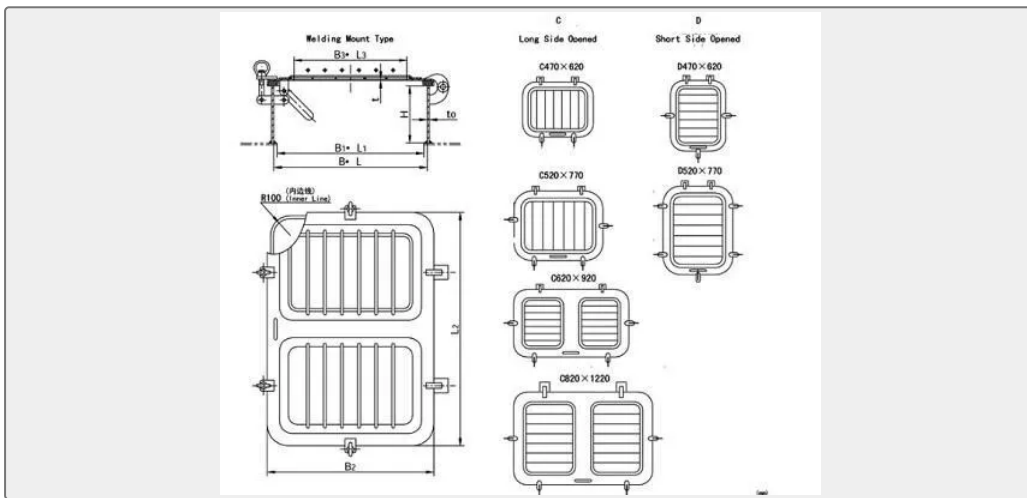

We can supply according to your requirement, drawings, class certificate needs, and delivery schedule.

Technical Specifications

Category	Marine Window	Model / SKU	Skylight
Standard	CB	Material	Carbon Steel
Weight / Size	C type-Hinge on the long side(long side opened/closed) D type-Hinge on the short side(short side opened/closed) Main Size List(mm):	Certificate	CCS, BV, ABS, GL, LR, DNV, NK,RINA, KR,IRS
Warranty	12 Months unless specified otherwise	Origin	China

CONTENTS

- China Skylight:
- Main Size List(mm):
- Type:

China Skylight:

Standard: CB/T487-1999

It is used on the exposed deck of superstructure or deck house.

Material: Caron Steel

Type:

C type-Hinge on the long side(long side opened/closed)

D type-Hinge on the short side(short side opened/closed)

Main Size List(mm):

TYPE	NOMINAL SIZE	OPENING SIZE		COVER SIZE		COAMING		CLEAR SIZE	SCREW CLIP		WEIGHT(kgs)
	BxL	B1xL1	R	B2xL2	Thick(t)	Thick(to)	H	B3xL3	Diameter	Qty	

C	470x620	450x600	90	520x670	3	4	12 0	300x425	M12	2	18.4
					6	7					26.01
	520x770	500x750	90	570x820	3	4	12 0	355x500	M12	4	23.83
					6	7					33.43
620x920	600x900	90	670x970	6	7	12 0	2(300x425)	M16	4	48.78	
820x1220	800x1200	90	870x1270	6	7	12 0	2(400x560)	M16	5	70.46	
D	470x620	450x600	90	520x670	3	4	12 0	300x425	M12	3	19.04
					6	7					26.64
	520x770	500x750	90	570x820	3	4	12 0	355x500	M12	5	25.03
					6	7					34.7