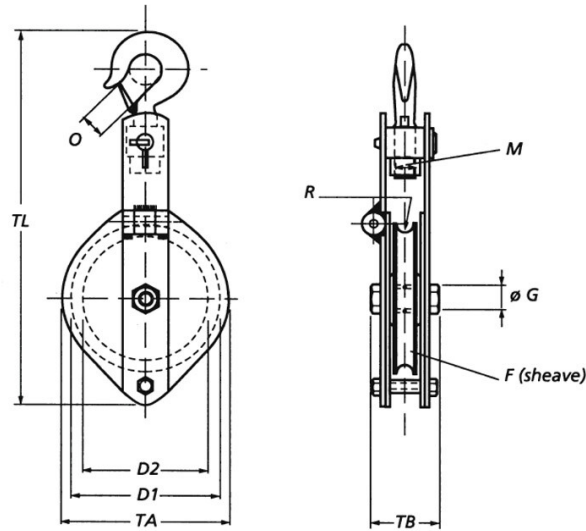

STEEL CARGO BLOCK

Snatch Blocks Self Locking With Hook

Drawing: Picture: Specification: stock no. will(t) wire up to (mm) dimensions(mm) weight(kg)
...

- ISO9001 Supplier
- Class Certificate
- Export Supply

Technical Specifications			
Category	Steel Cargo Block	Model / SKU	Snatch-Blocks-Self-Locking-With-Hook
Standard	EN	Weight / Size	will(t) wire up to (mm) dimensions(mm) weight(kg) D1 D2 F ΦG M O R TA TB TL 12.150.02.14 2 12 150 120 40 30 24 35 6.5 170 100 425 8 12.200.03.14 3 14 200 165 40 30 30 42 7.5 220 100 560 12.5 12.250.04.14 4 18 250 210 45 35 33 42 9.5 270 110 655 21 Product Advantage:
Certificate	ABS, LR, BV, DNVGL, NK, KR, IRS, RMRS, CCS	Warranty	12 Months unless specified otherwise
Origin	China		

CONTENTS

- Drawing:
 - Specification:
 - Packing and Delivery :
- Picture:
 - Product Advantage:
 - How to Order?

Drawing:

dqmarine.com

Picture:

Specification:

stock no.	will(t)	wire up to (mm)	dimensions(mm)										weight(kg)
			D1	D2	F	ΦG	M	O	R	TA	TB	TL	
12.150.02.14	2	12	150	120	40	30	24	35	6.5	170	100	425	8
12.200.03.14	3	14	200	165	40	30	30	42	7.5	220	100	560	12.5